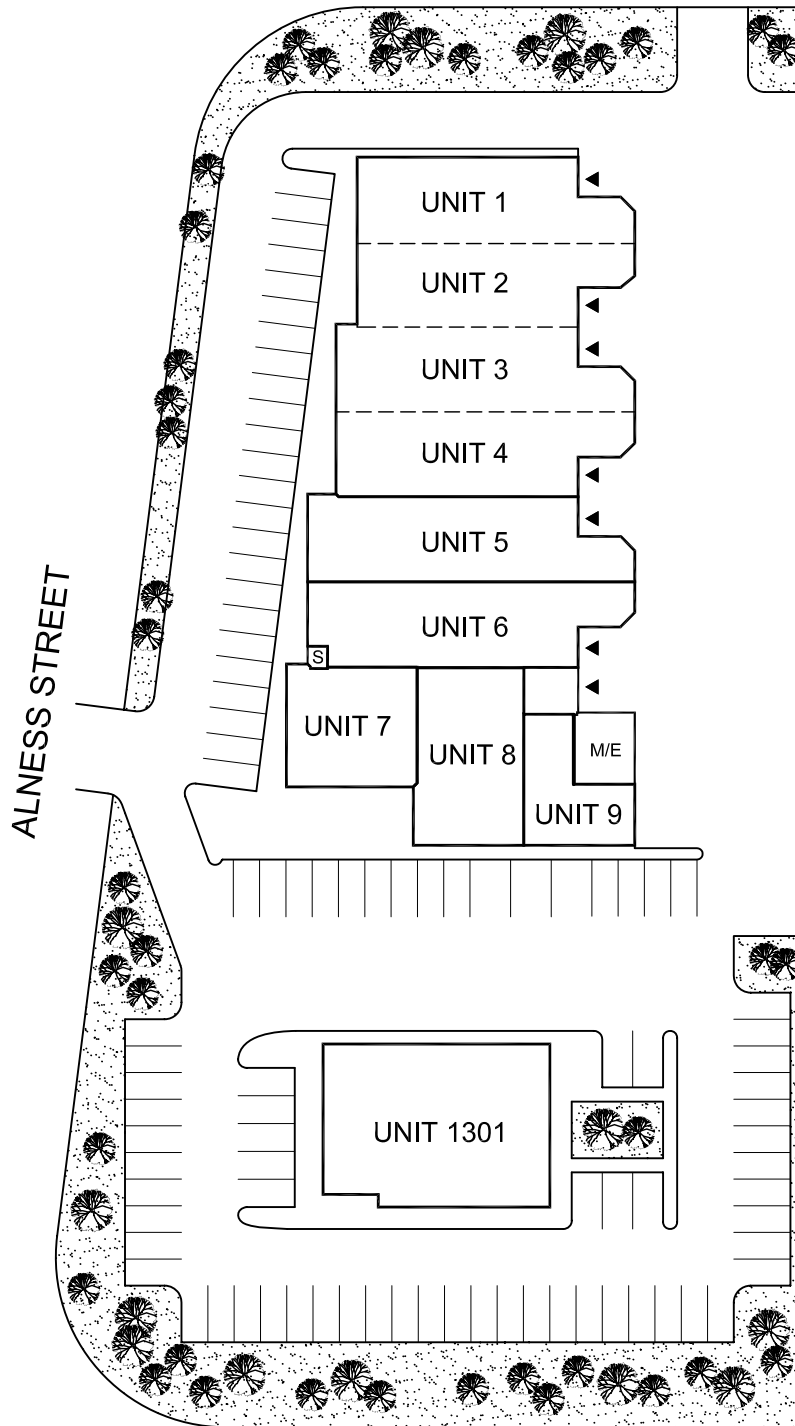

1301-1311 ALNESS STREET  
VAUGHAN, ONTARIO

STEELES AVENUE W.

1301-1311  
Alness Street  
Managed by  
Glen Corporation

**GLEN CORPORATION**

100 Scarsdale Road  
Don Mills, Ontario M3B 2R8  
Tel: 416-449-3300  
Fax: 416-449-0392  
[www.glencorp.com](http://www.glencorp.com)