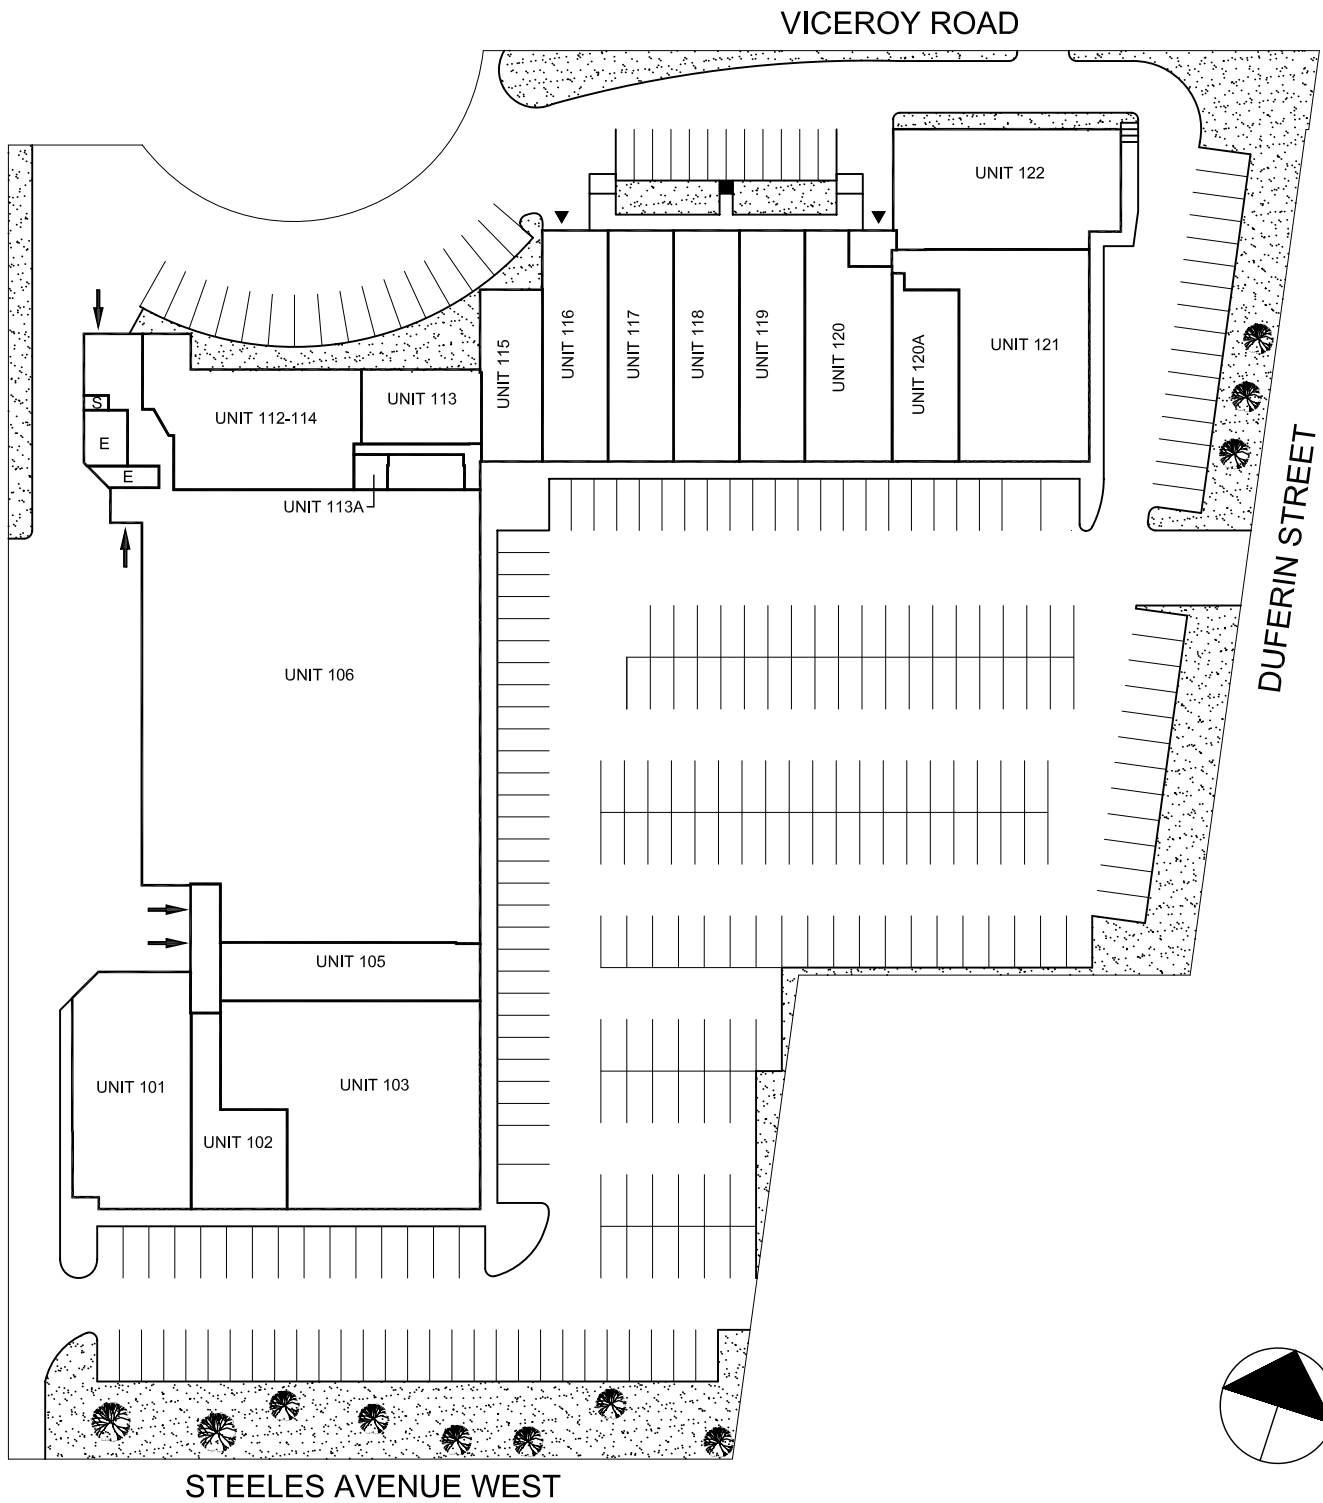

1520 STEELES AVE. WEST
VAUGHAN, ONTARIO

1520 Steeles Ave. W.
Managed by
Glen Corporation

GLEN CORPORATION
100 Scarsdale Road
Don Mills, Ontario M3B 2R8
Tel: 416-449-3300
Fax: 416-449-0392
www.glencorp.com