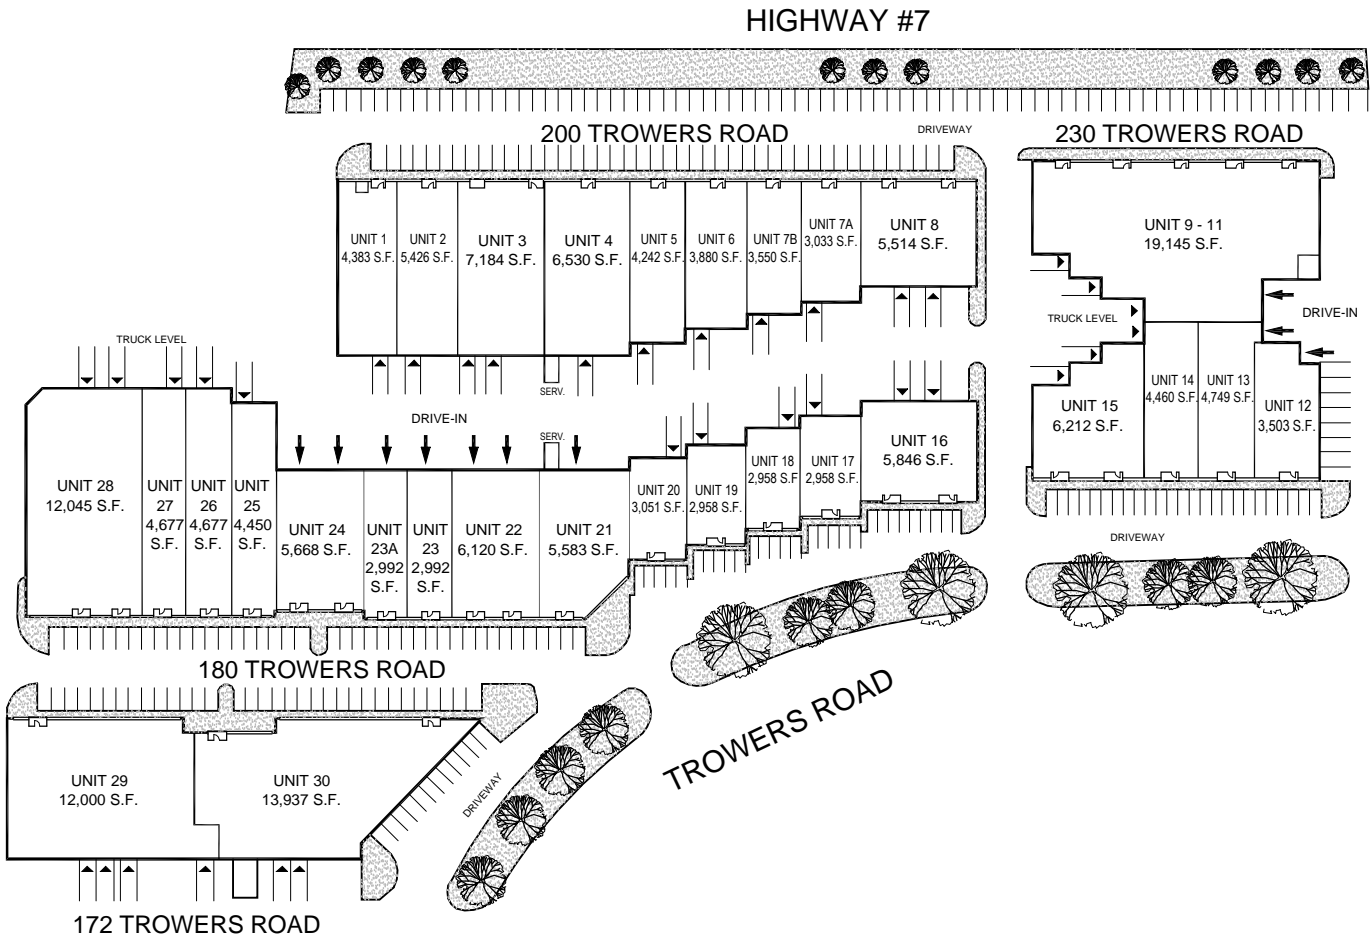

172 - 230 TROWERS ROAD
VAUGHAN, ONTARIO

Pine Valley Industrial
Mews Limited
Managed by
Glen Corporation

GLEN CORPORATION

100 Scarsdale Road
Don Mills, Ontario M3B 2R8
Tel: 416-449-3300
Fax: 416-449-0392
www.glencorp.com