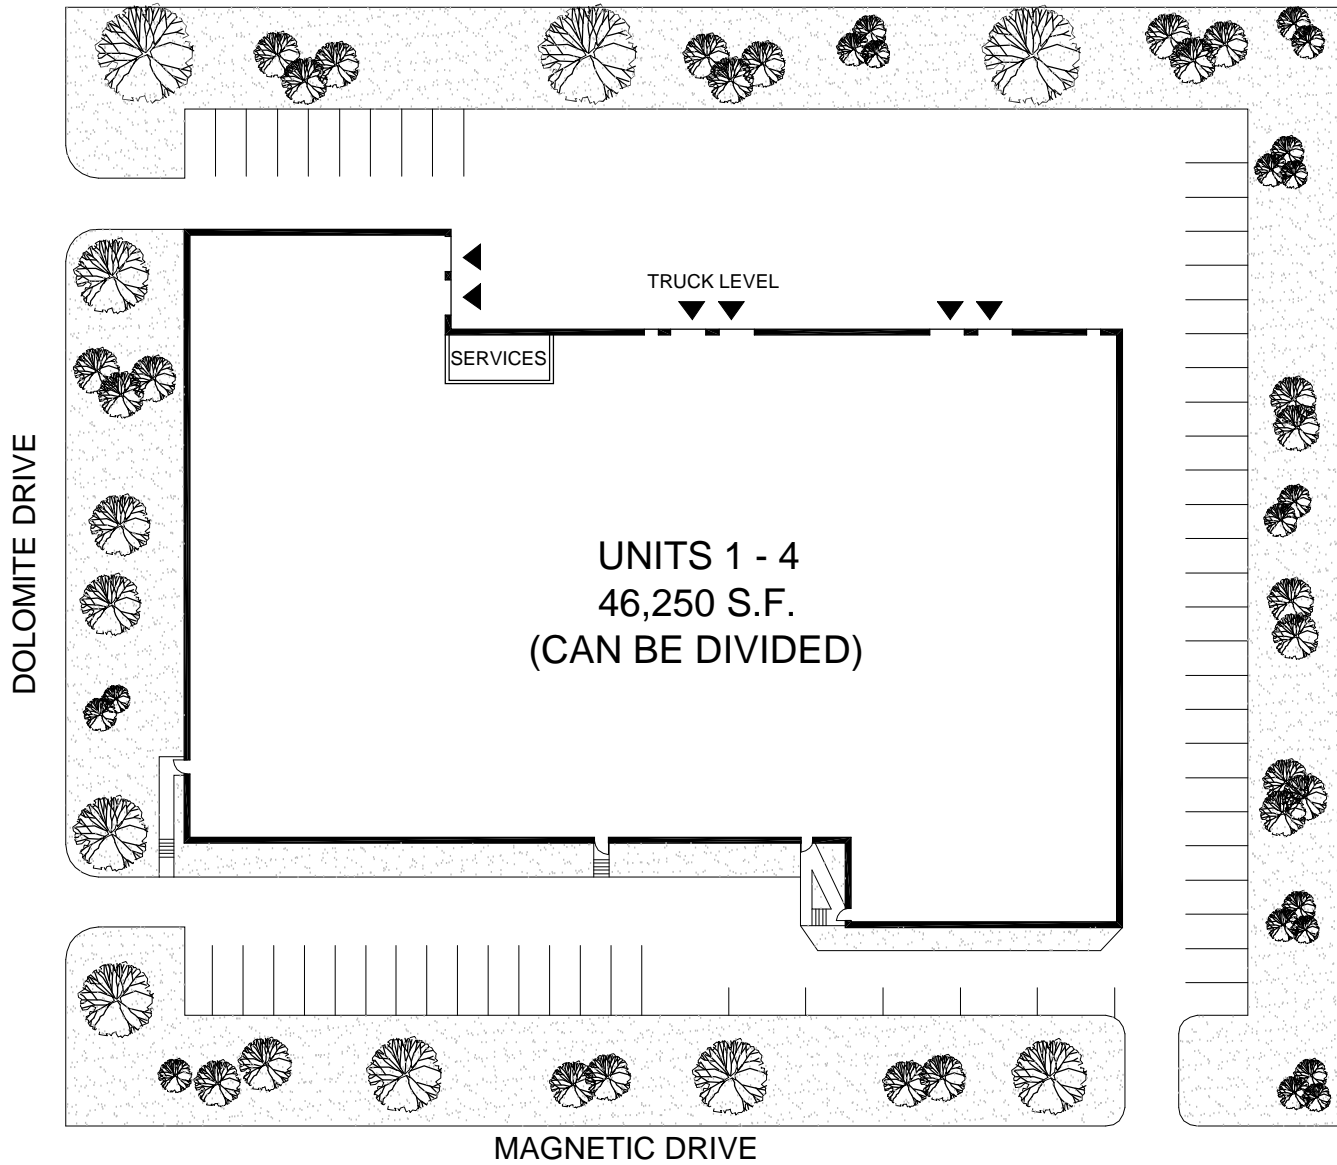

100 DOLOMITE DRIVE  
NORTH YORK, ONTARIO

100 Dolomite Inc.  
Managed by  
Glen Corporation

**GLEN CORPORATION**

100 Scarsdale Road  
Don Mills, Ontario M3B 2R8  
Tel: 416-449-3300  
Fax: 416-449-0392  
[www.glencorp.com](http://www.glencorp.com)