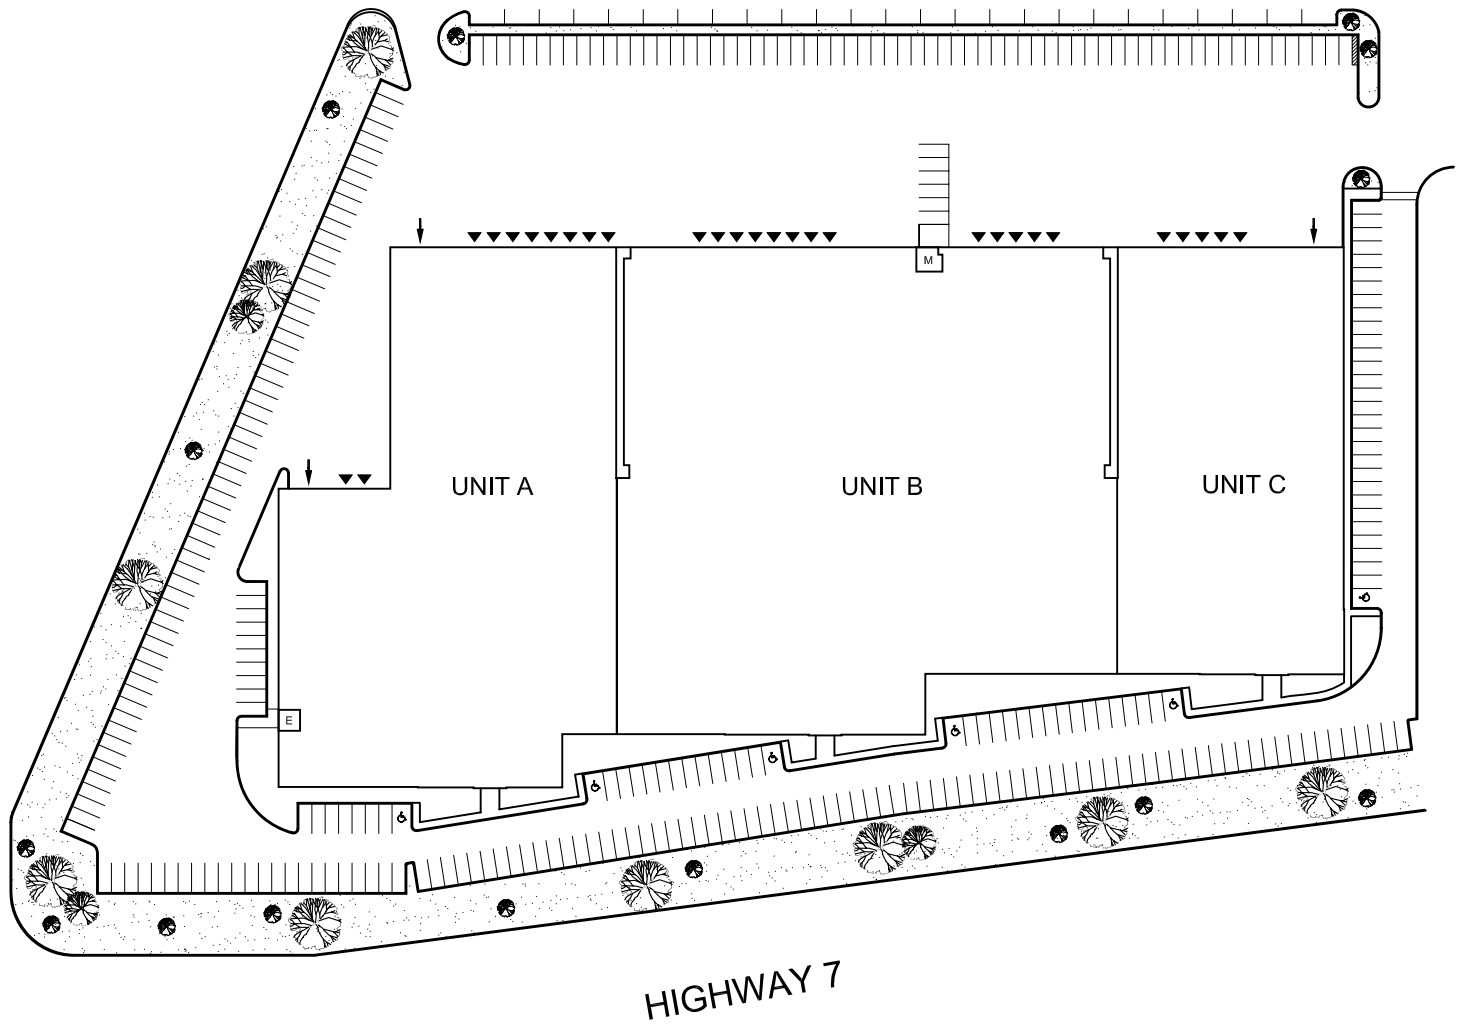

7810 KEELE STREET
VAUGHAN, ONTARIO

Glen-Keele Developments
Three Limited
Managed by
Glen Corporation

GLEN CORPORATION
100 Scarsdale Road
Don Mills, Ontario M3B 2R8
Tel: 416-449-3300
Fax: 416-449-0392
www.glencorp.com