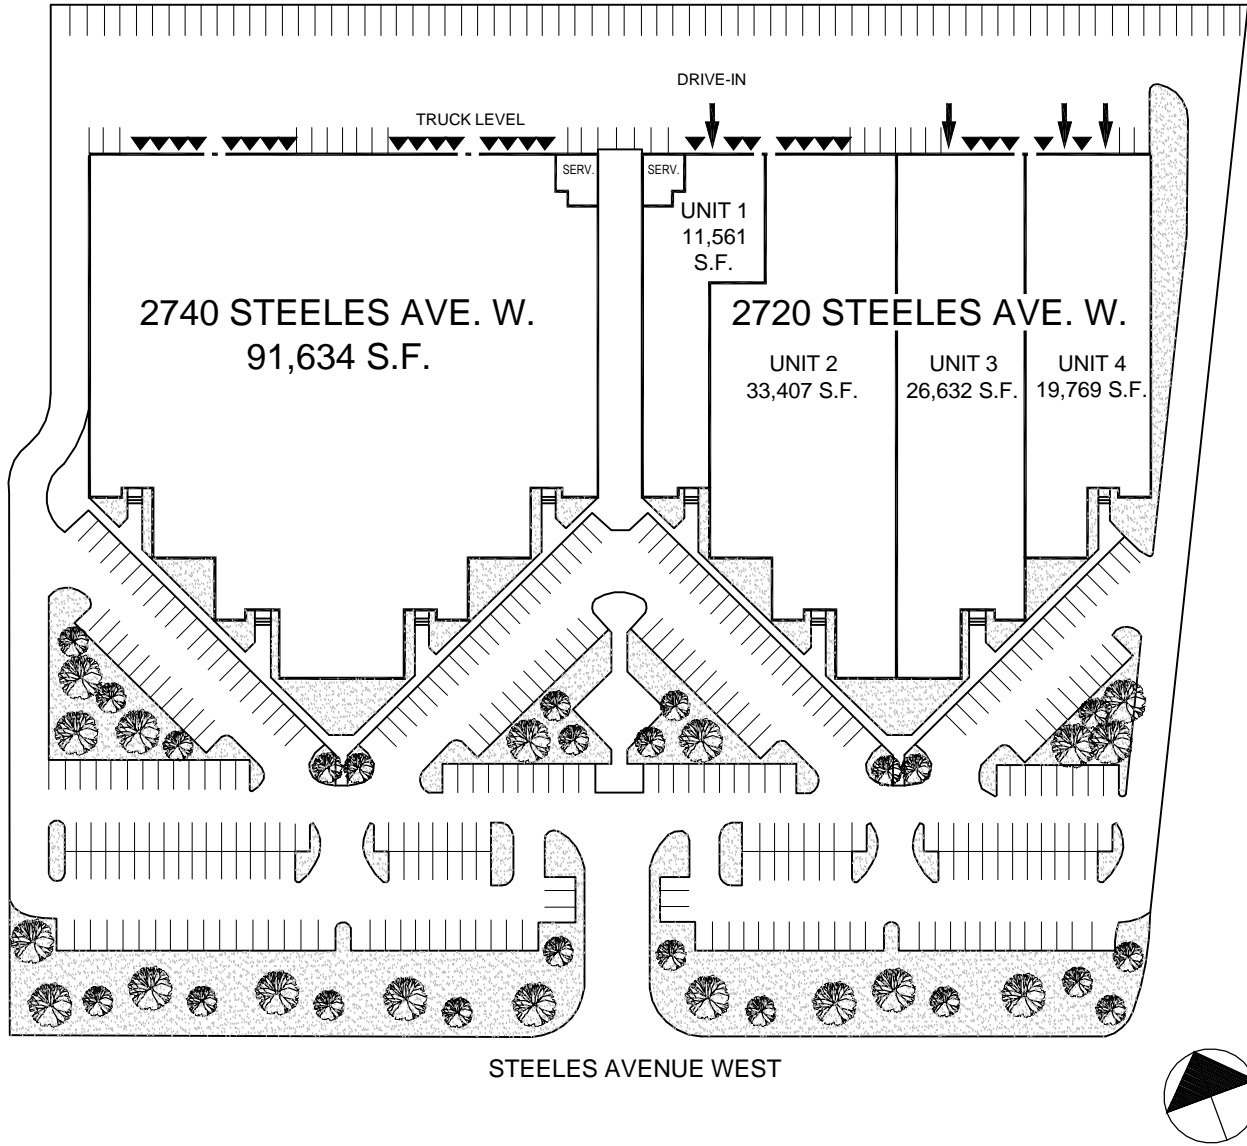

2720-2740 STEELES AVENUE WEST  
NORTH YORK, ONTARIO

Glen-Steeles East Limited  
Managed by  
Glen Corporation

**GLEN CORPORATION**

100 Scarsdale Road  
Don Mills, Ontario M3B 2R8  
Tel: 416-449-3300  
Fax: 416-449-0392  
[www.glencorp.com](http://www.glencorp.com)