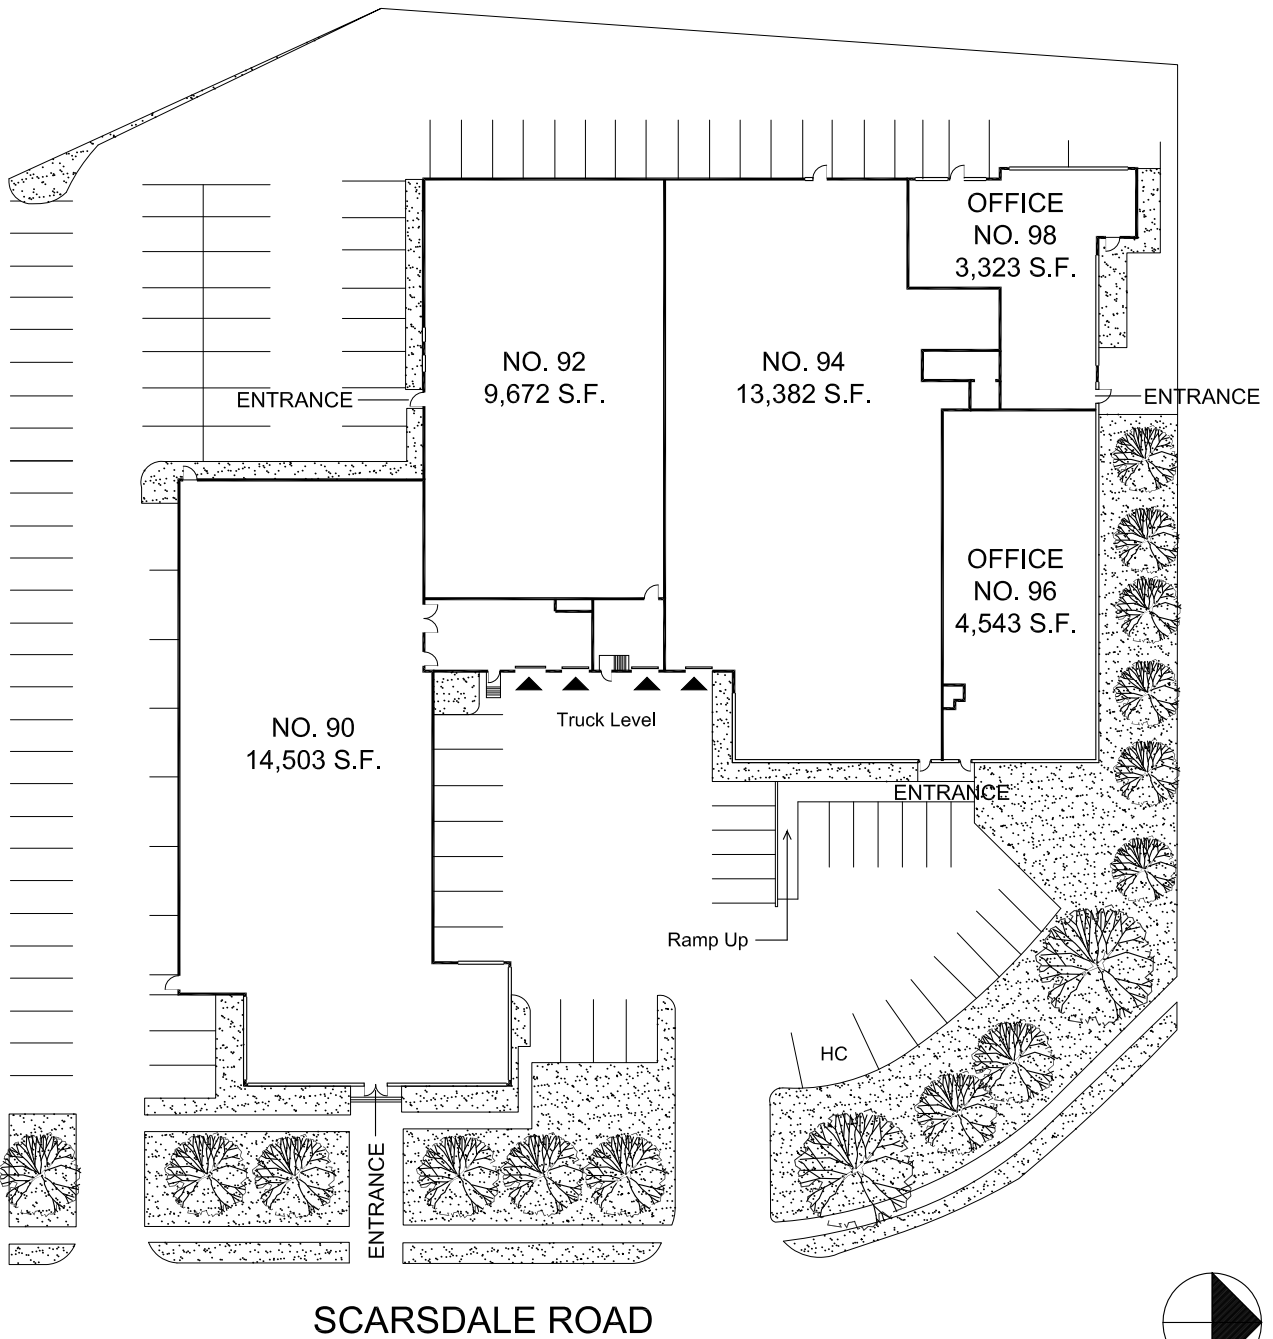

90-98 SCARSDALE ROAD
NORTH YORK, ONTARIO

90 Scarsdale Limited
Managed by
Glen Corporation

GLEN CORPORATION

100 Scarsdale Road
Don Mills, Ontario M3B 2R8
Tel: 416-449-3300
Fax: 416-449-0392
www.glencorp.com