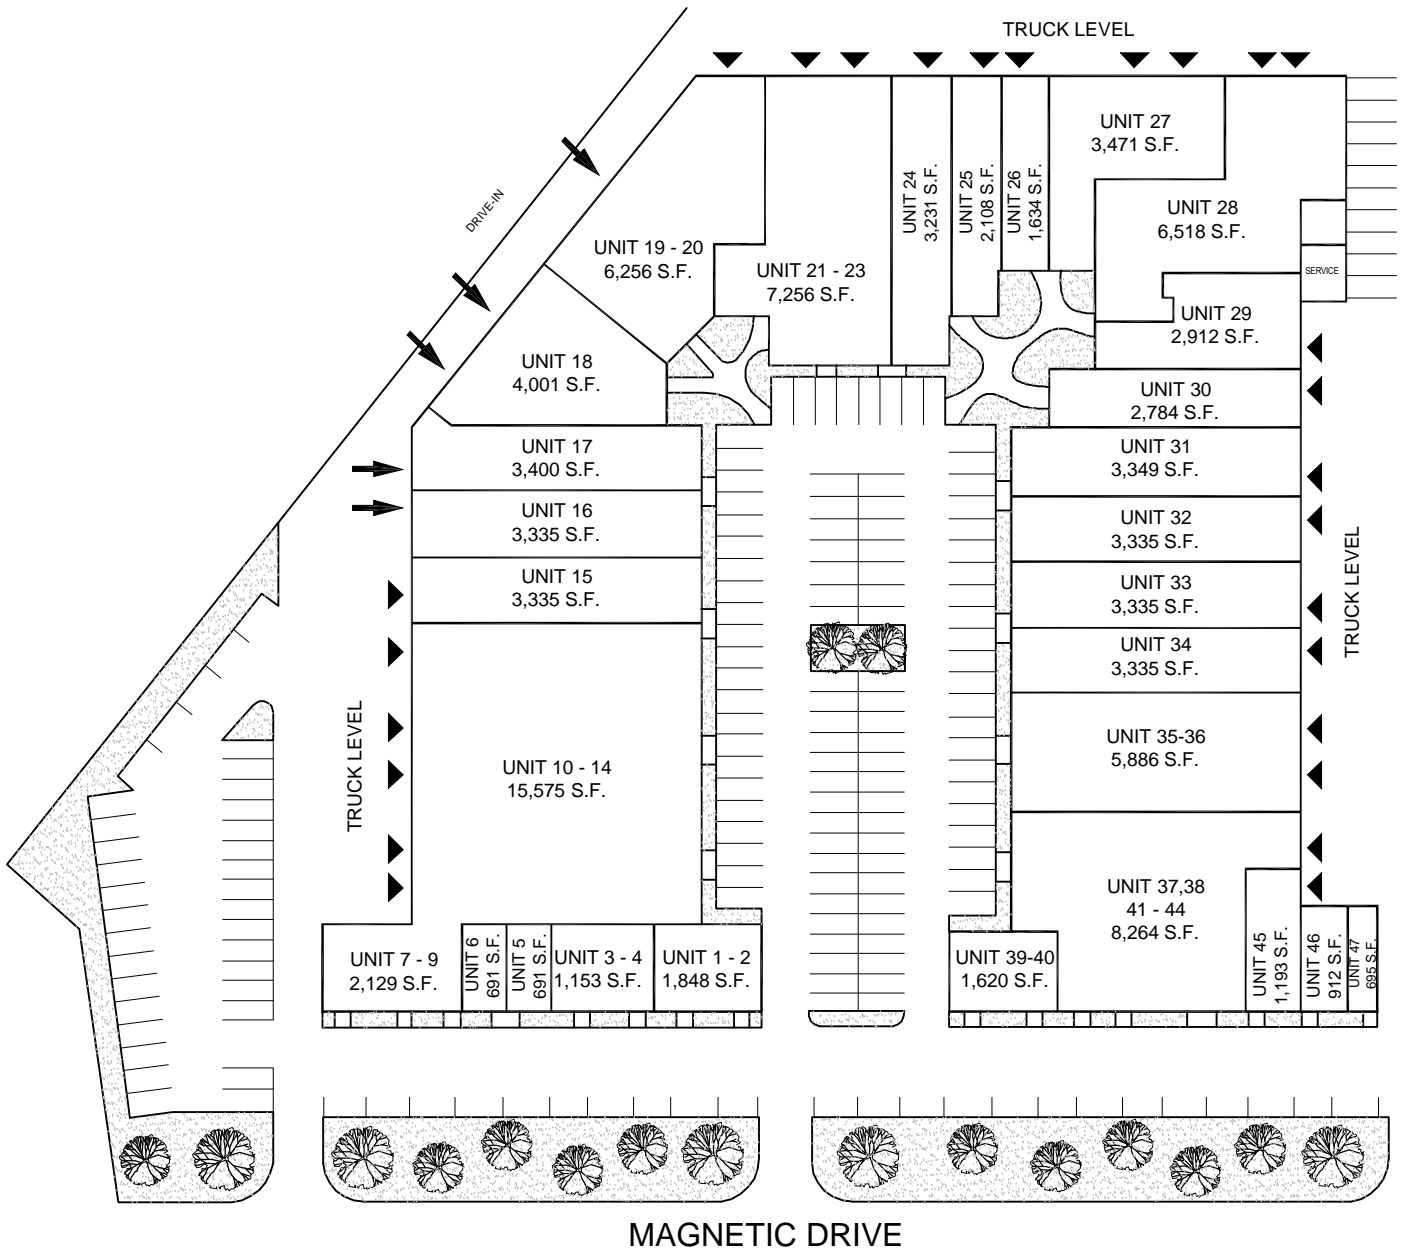

601 MAGNETIC DRIVE
NORTH YORK, ONTARIO

601 Magnetic Limited
Managed by
Glen Corporation

GLEN CORPORATION

100 Scarsdale Road
Don Mills, Ontario M3B 2R8
Tel: 416-449-3300
Fax: 416-449-0392
www.glencorp.com