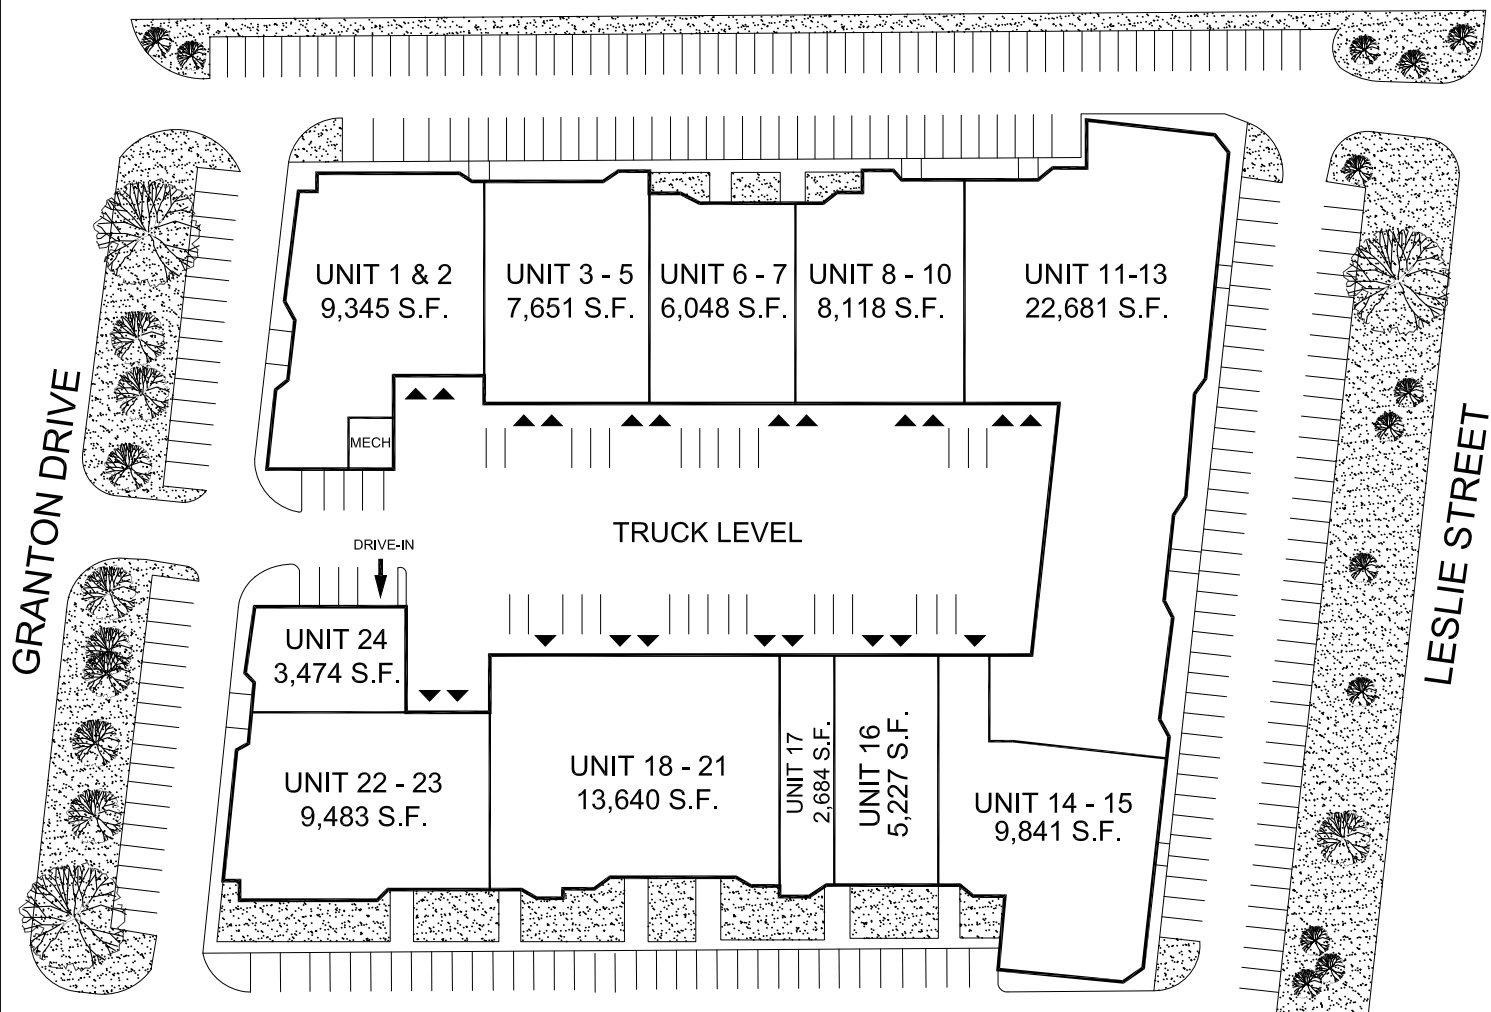

121 GRANTON DRIVE
RICHMOND HILL, ONTARIO

Leslie Granton
Holdings Limited
Managed by
Glen Corporation

GLEN CORPORATION
100 Scarsdale Road
Don Mills, Ontario M3B 2R8
Tel: 416-449-3300
Fax: 416-449-0392
www.glencorp.com