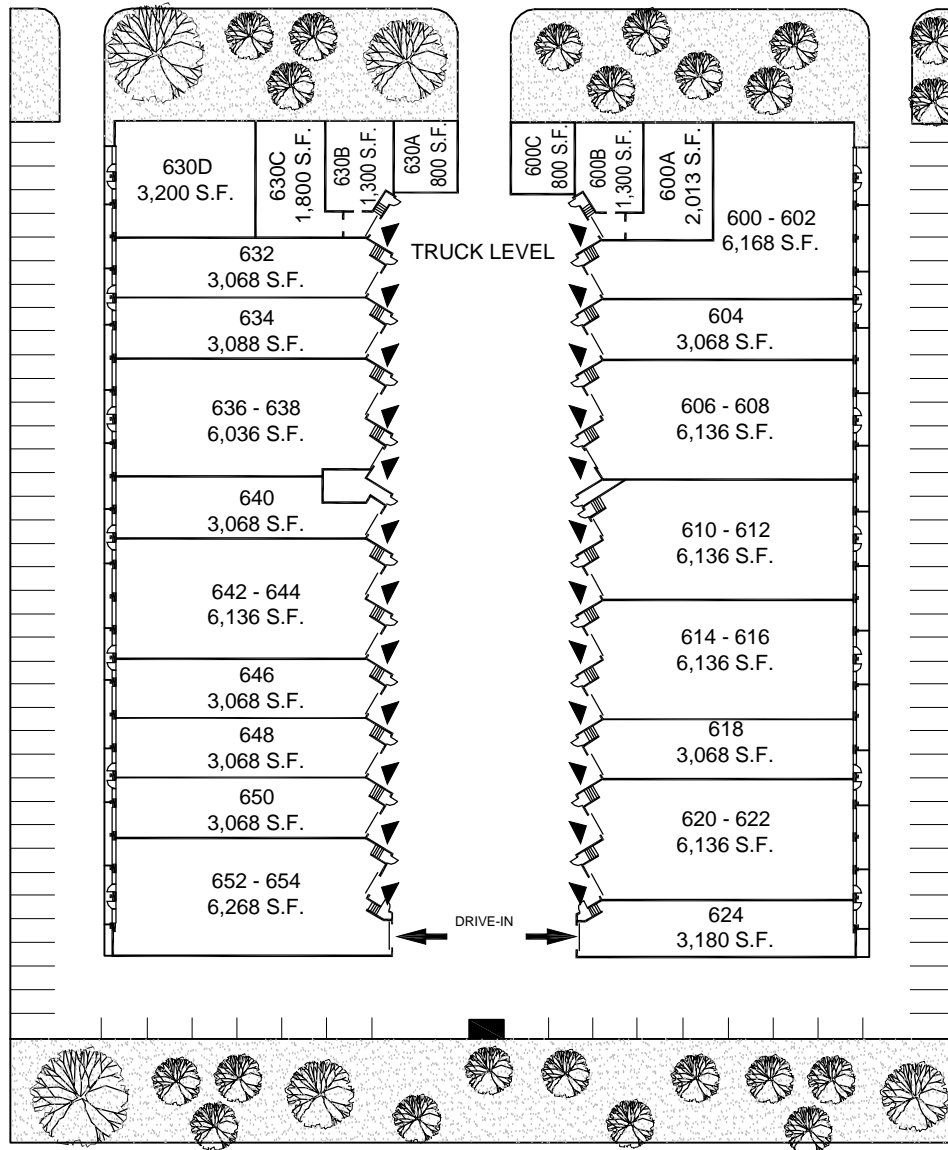

600-654 MAGNETIC DRIVE
NORTH YORK, ONTARIO

MAGNETIC DRIVE

600 Magnetic Limited
Managed by
Glen Corporation

GLEN CORPORATION

100 Scarsdale Road
Don Mills, Ontario M3B 2R8
Tel: 416-449-3300
Fax: 416-449-0392
www.glencorp.com