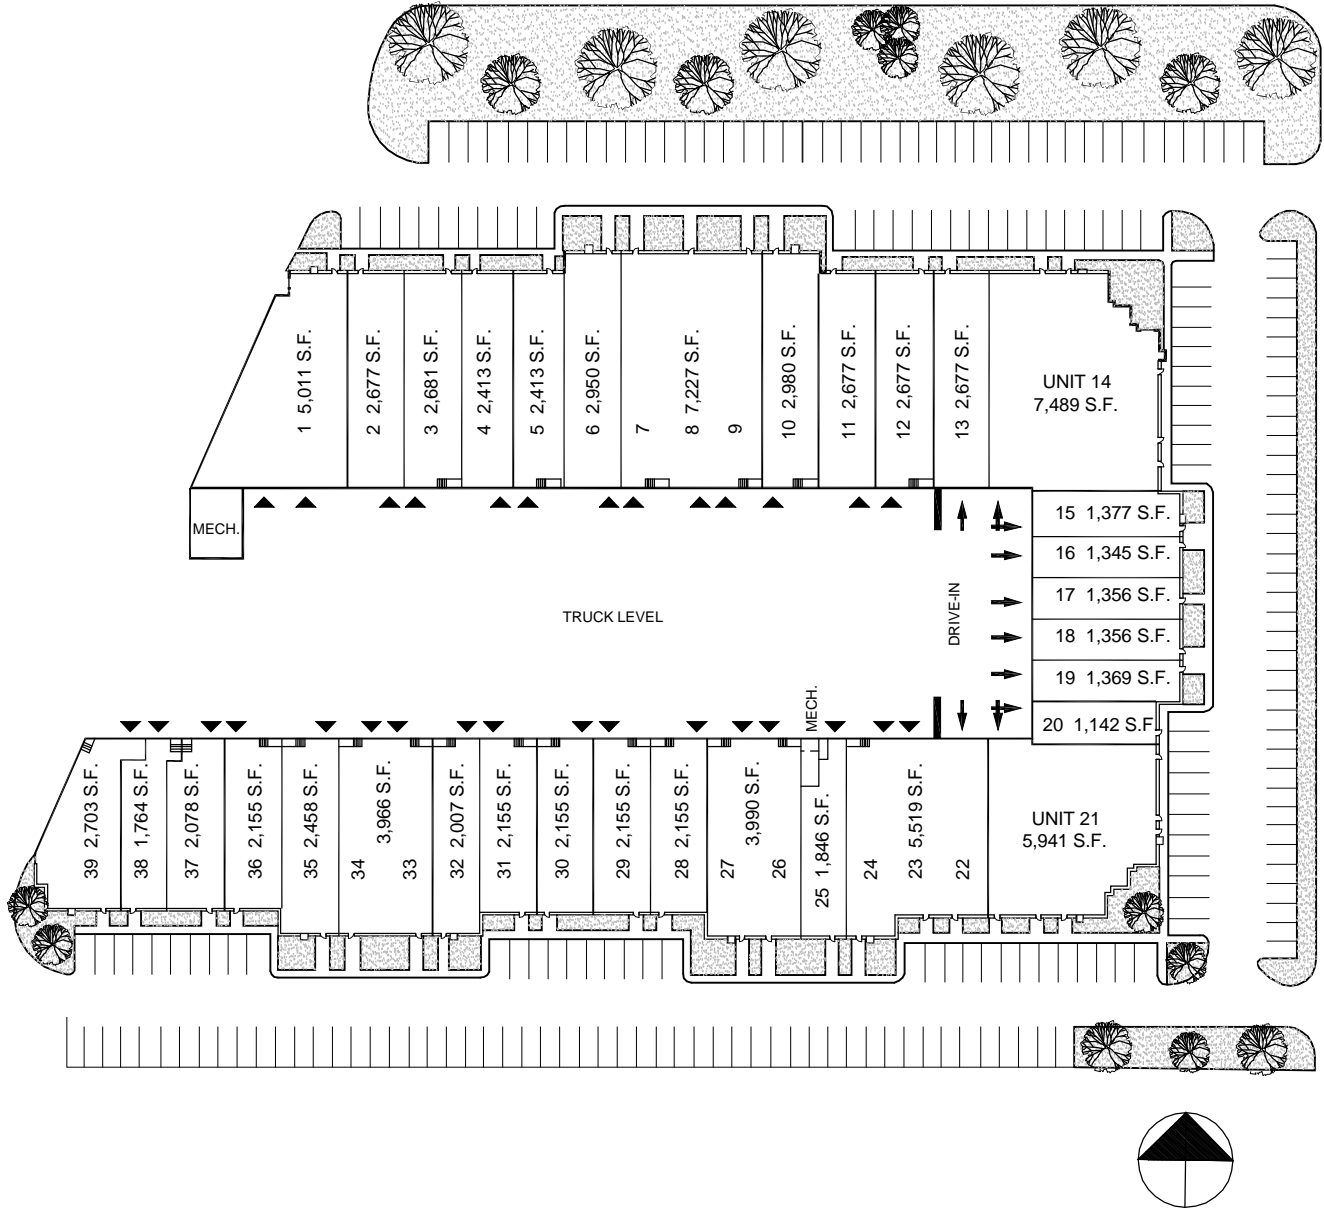

55 ADMINISTRATION ROAD
VAUGHAN, ONTARIO

ADMINISTRATION ROAD

Glen-Keele
Developments II
Limited
Managed by
Glen Corporation

GLEN CORPORATION

100 Scarsdale Road
Don Mills, Ontario M3B 2R8
Tel: 416-449-3300
Fax: 416-449-0392
www.glencorp.com