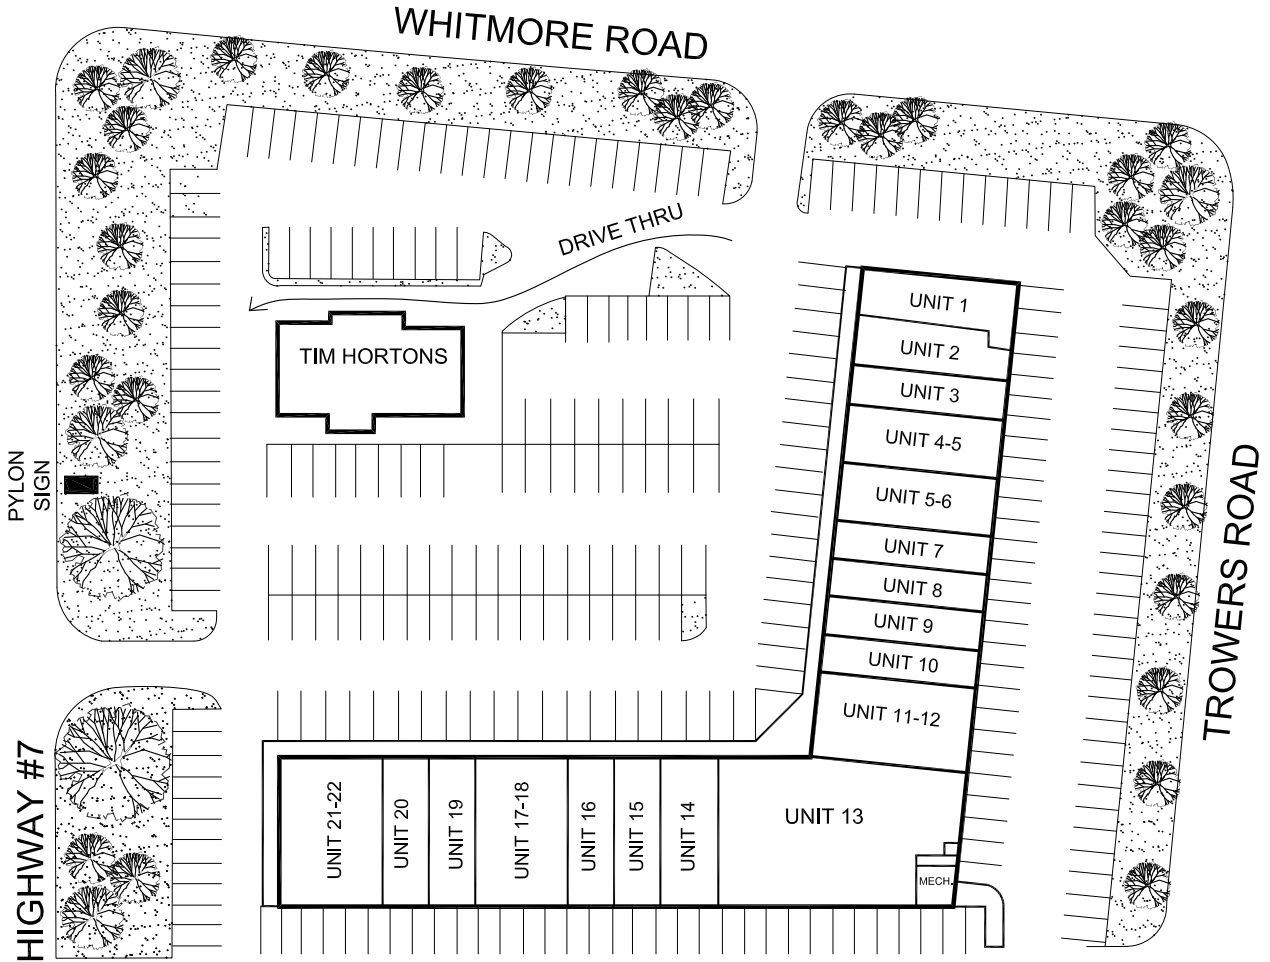

200 WHITMORE ROAD
VAUGHAN, ONTARIO

200 Whitmore Limited
Managed by
Glen Corporation

GLEN CORPORATION

100 Scarsdale Road
Don Mills, Ontario M3B 2R8
Tel: 416-449-3300
Fax: 416-449-0392
www.glencorp.com