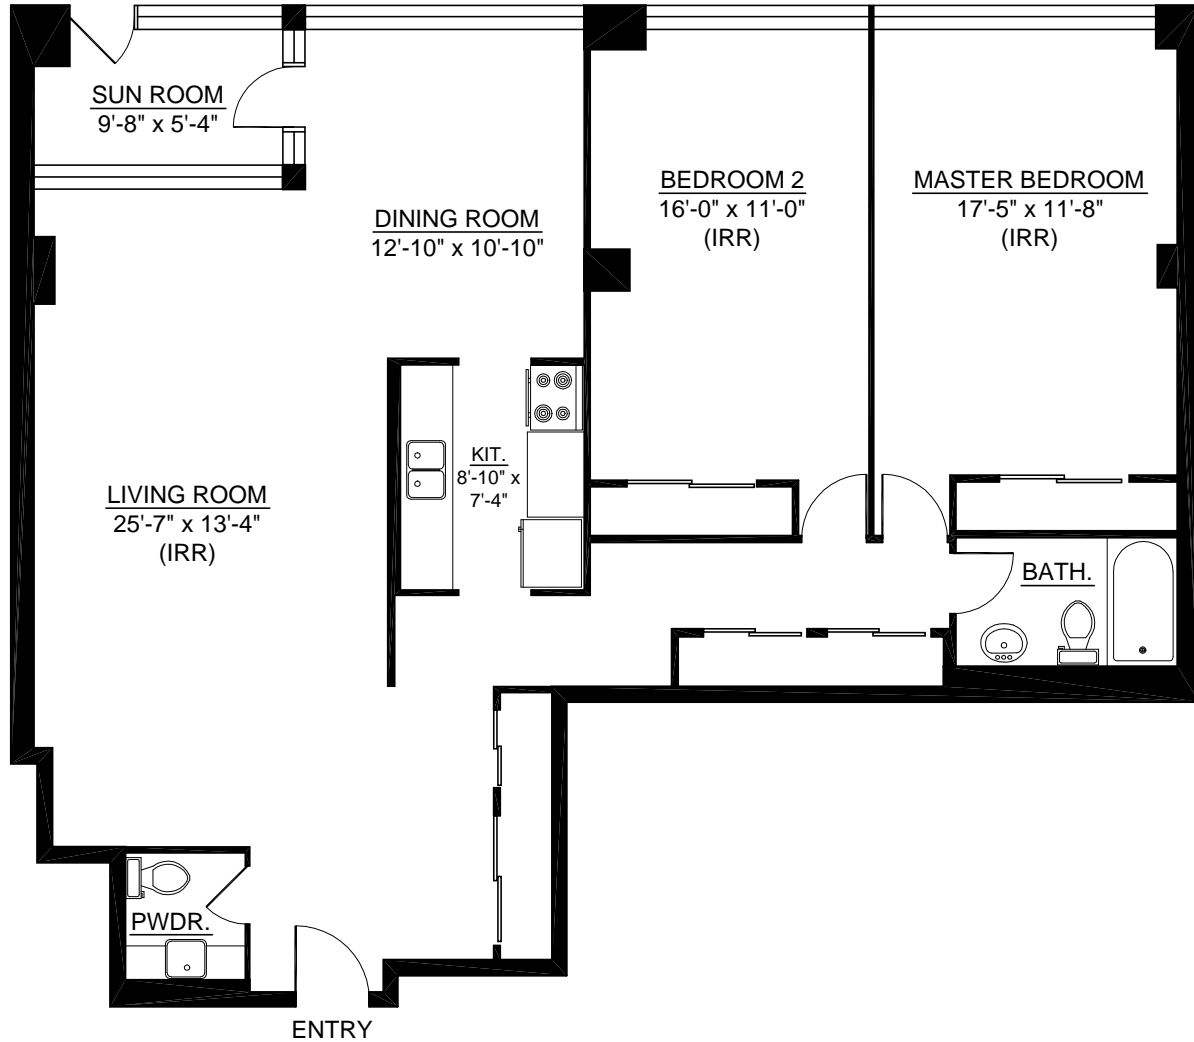

650 BRIAR HILL AVENUE
TORONTO, ONTARIO