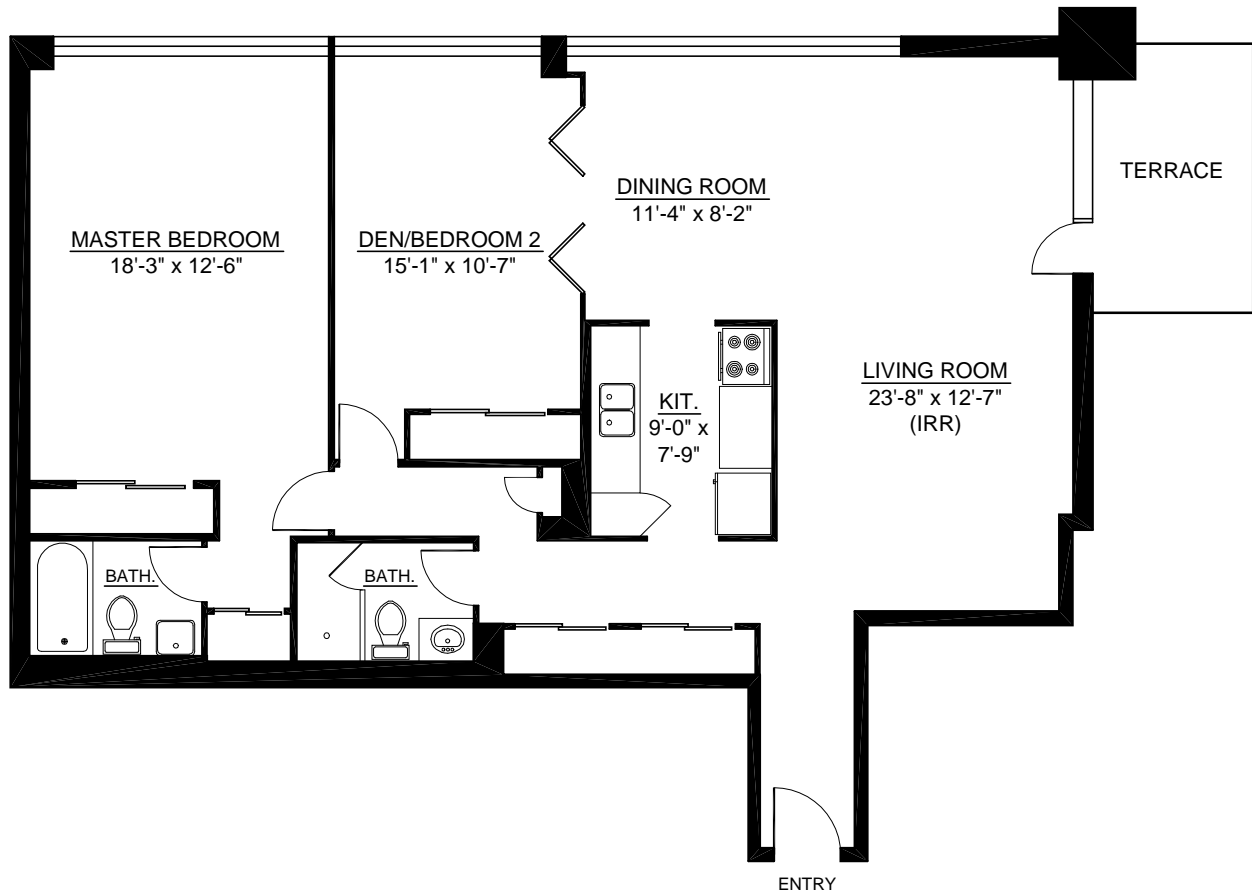

650 BRIAR HILL AVENUE
TORONTO, ONTARIO