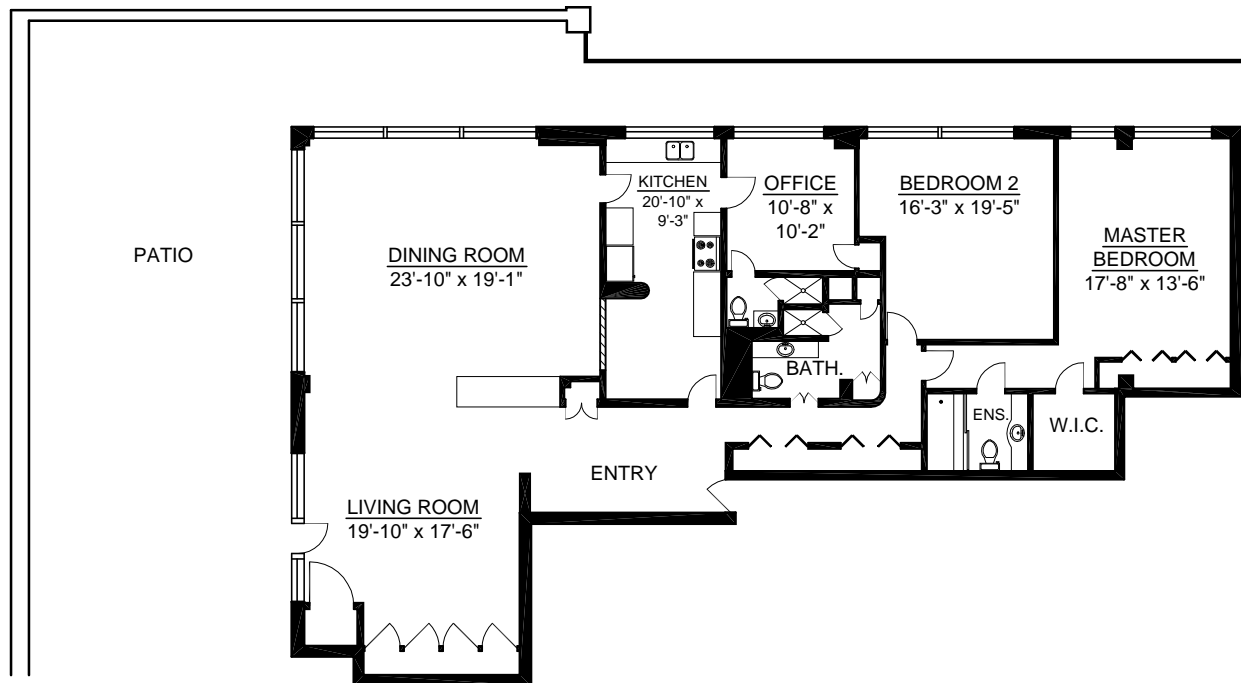

650 BRIAR HILL AVENUE
TORONTO, ONTARIO