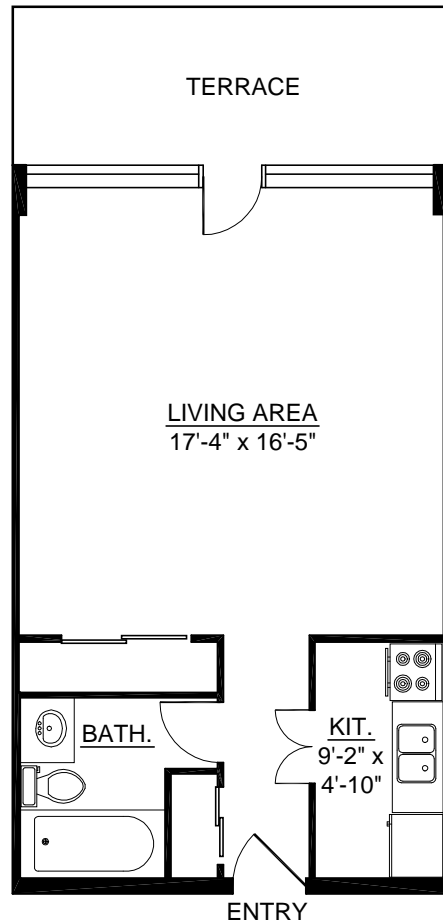

650 BRIAR HILL AVENUE
TORONTO, ONTARIO