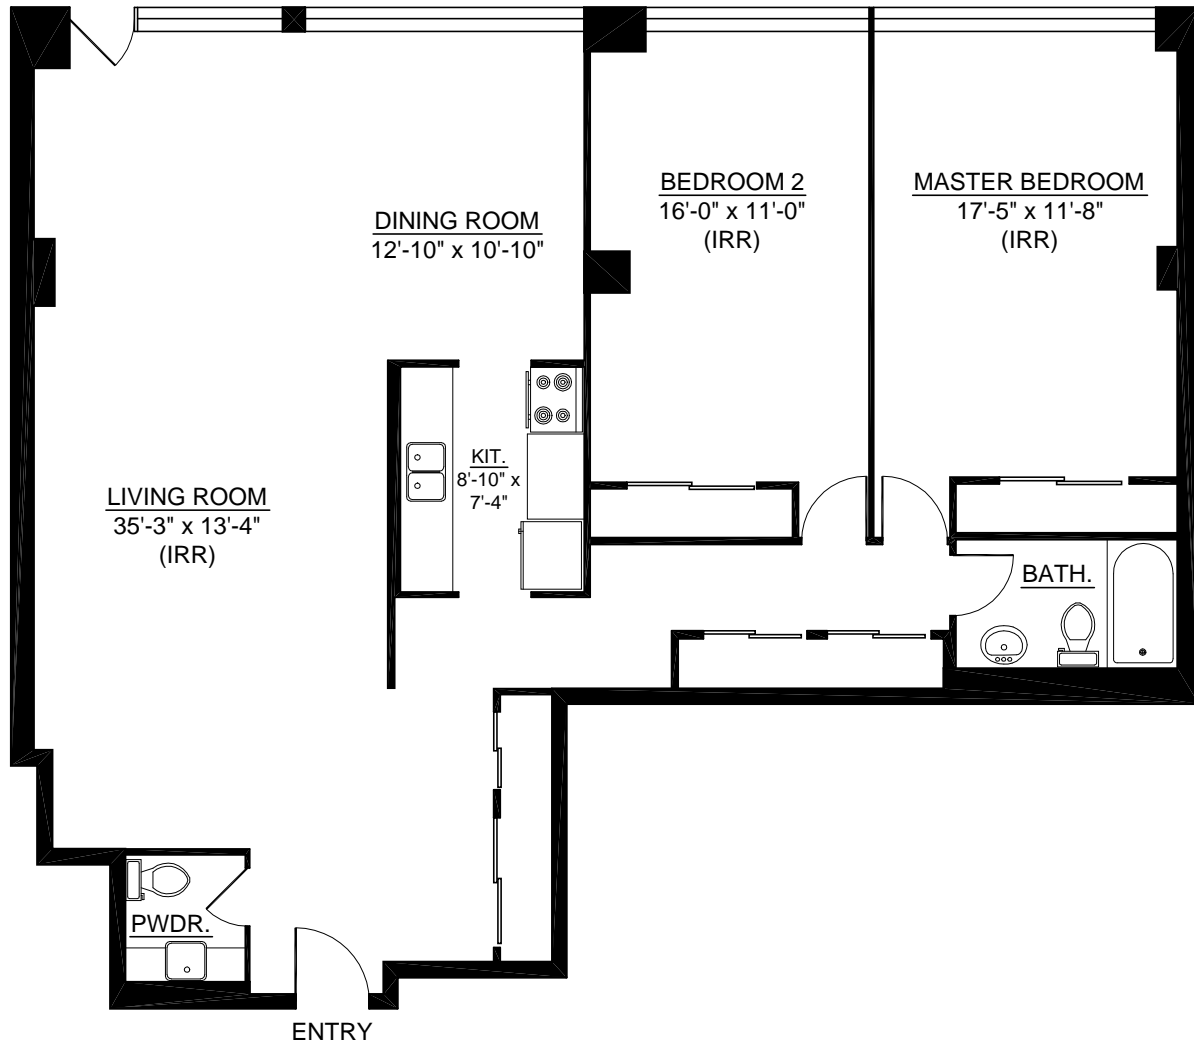

650 BRIAR HILL AVENUE
TORONTO, ONTARIO

TYPICAL SUITE 06 - 1,376 SQ.FT.

Briarhill - Hillhurst Limited
Managed by
Glen Corporation