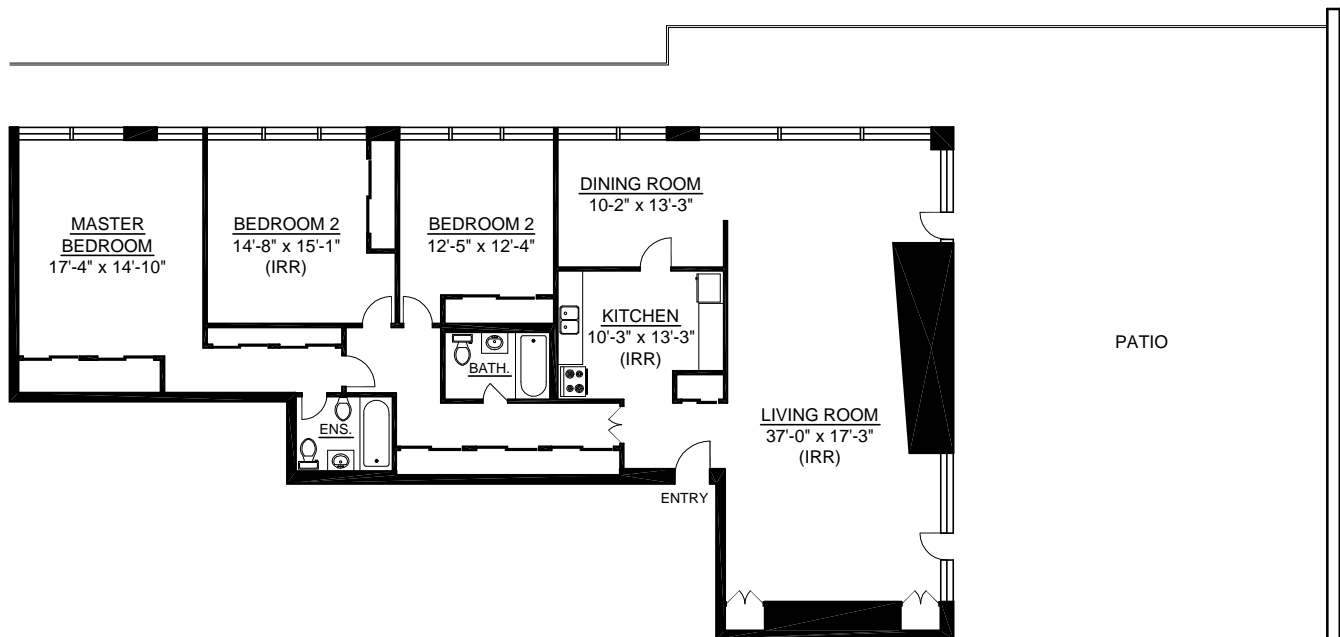

650 BRIAR HILL AVENUE
TORONTO, ONTARIO