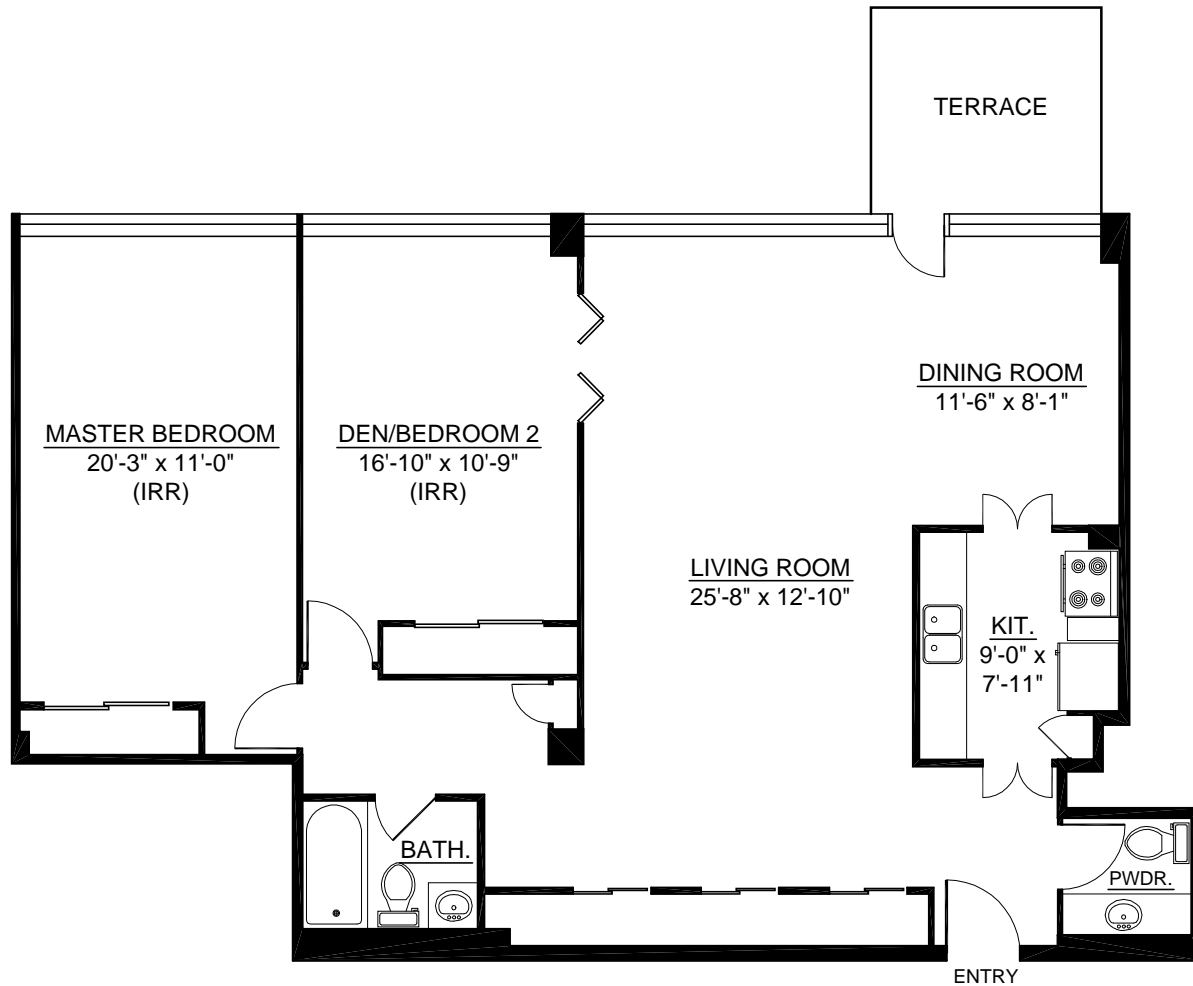

650 BRIAR HILL AVENUE
TORONTO, ONTARIO