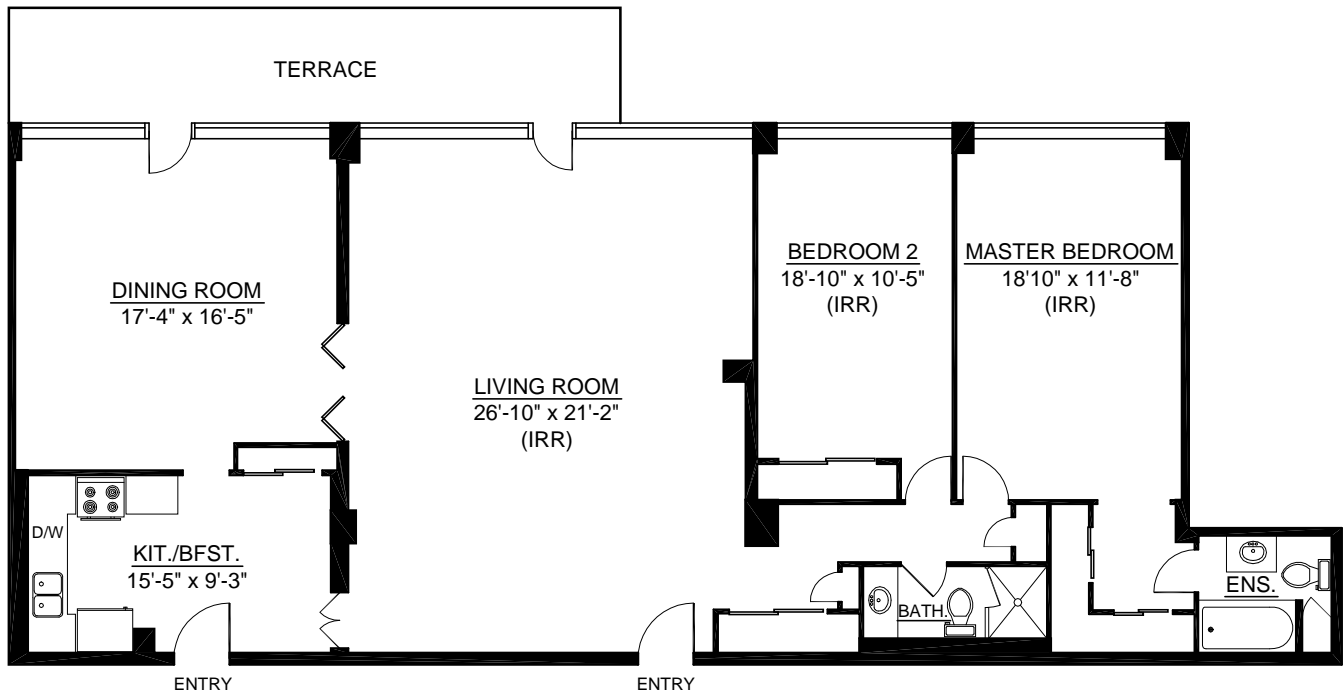

650 BRIAR HILL AVENUE
TORONTO, ONTARIO