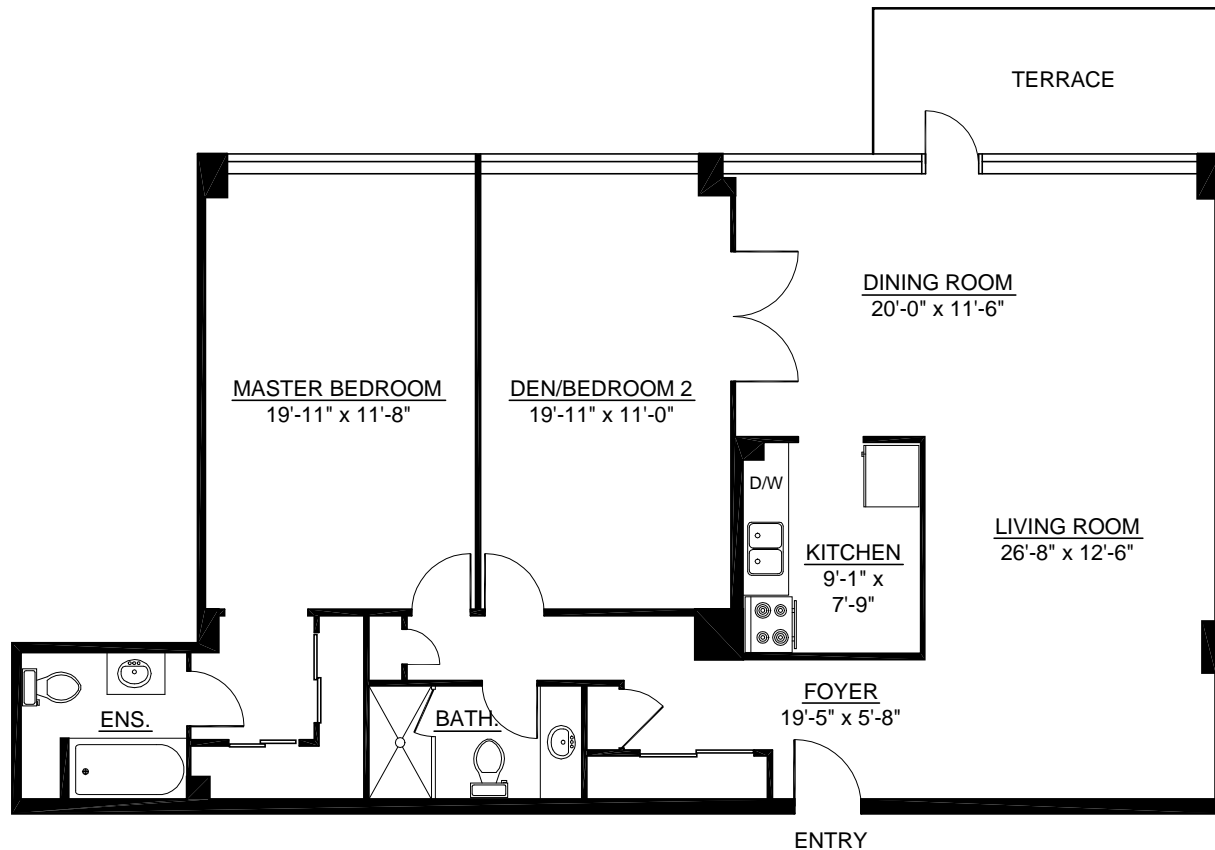

650 BRIAR HILL AVENUE
TORONTO, ONTARIO