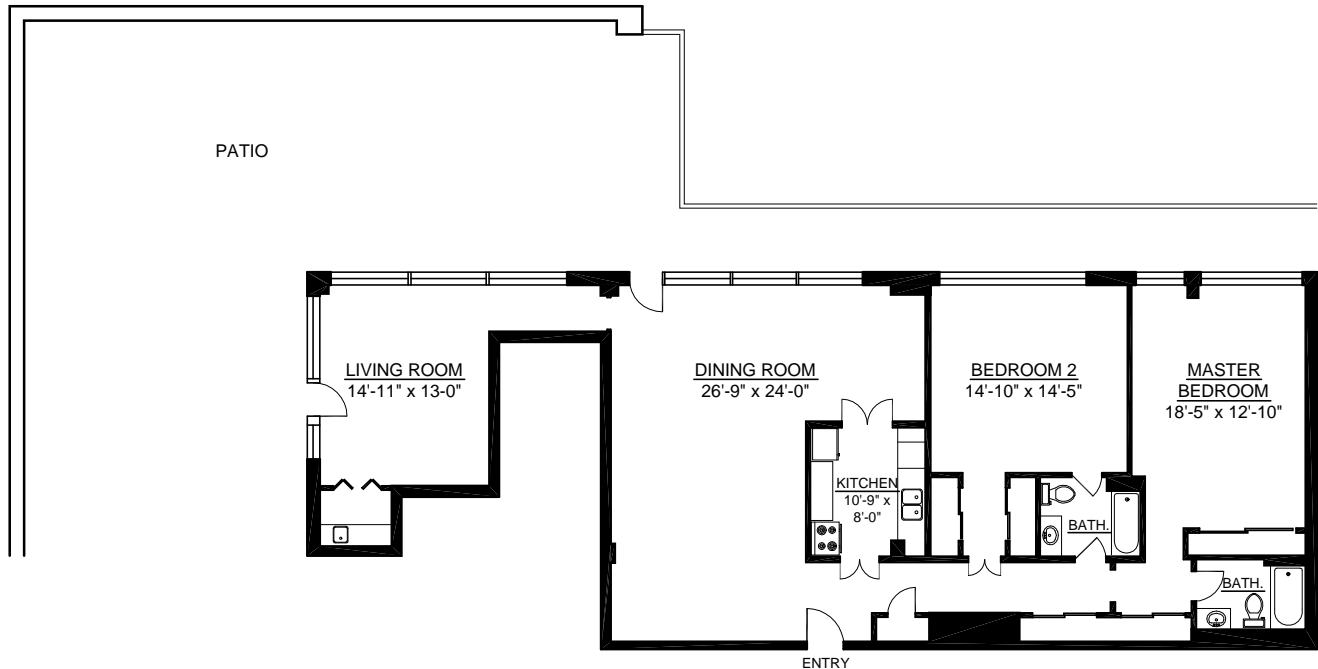

650 BRIAR HILL AVENUE
TORONTO, ONTARIO

PENTHOUSE 4 - 1,806 SQ.FT.

Briarhill - Hillhurst Limited
Managed by
Glen Corporation

GLEN CORPORATION

100 Scarsdale Road
Don Mills, Ontario M3B 2R8
Tel: 416-449-3300
Fax: 416-449-0392
www.glencorp.com