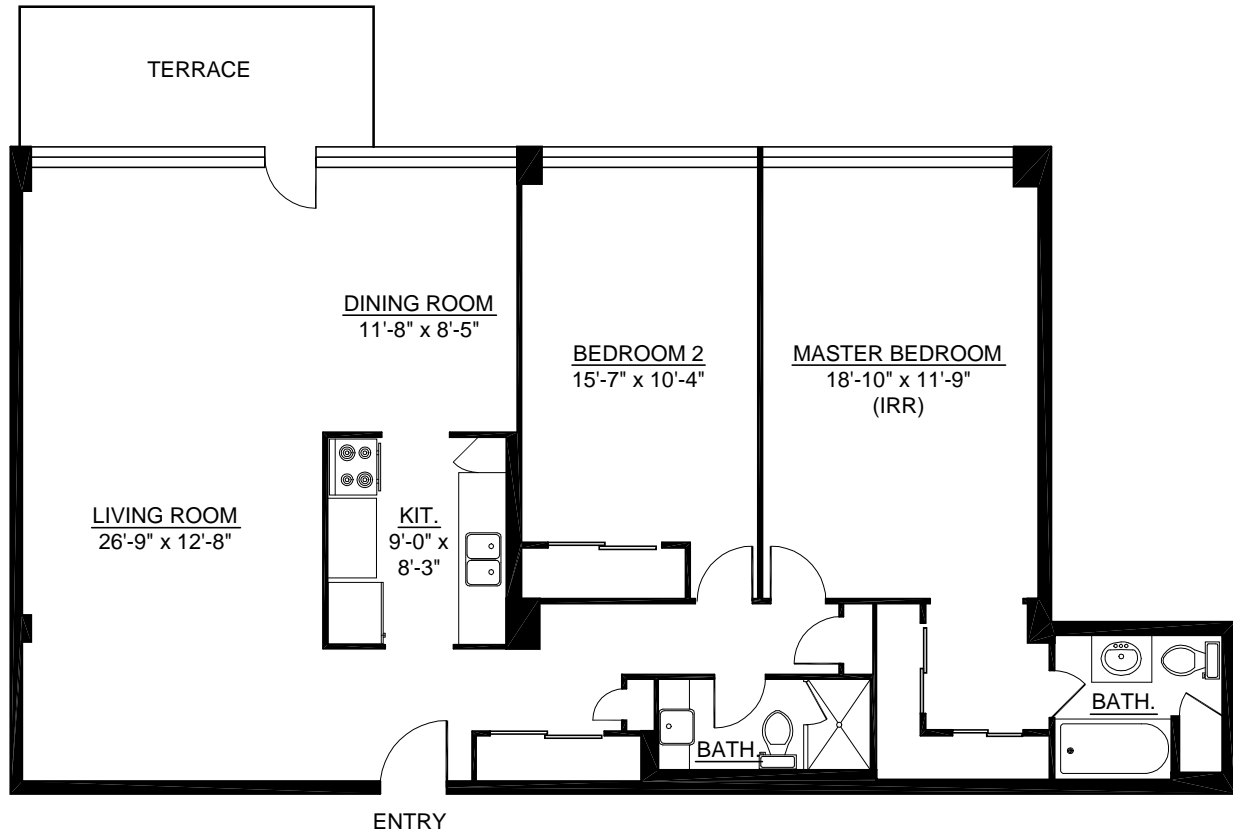

650 BRIAR HILL AVENUE
TORONTO, ONTARIO