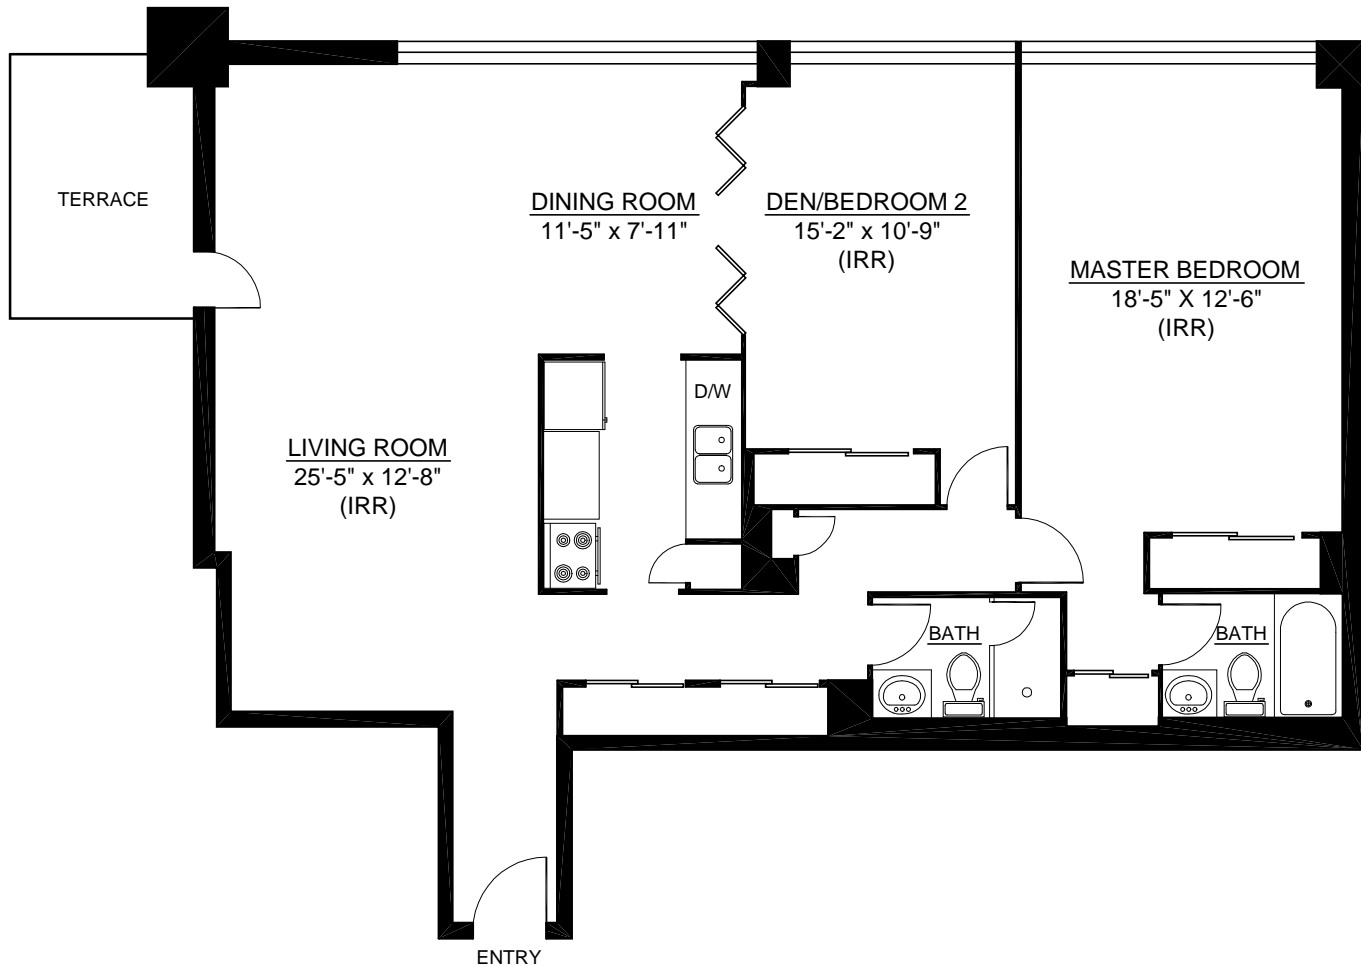

650 BRIAR HILL AVENUE
TORONTO, ONTARIO

TYPICAL SUITE 01 - 1,263 SQ.FT.

Briarhill - Hillhurst Limited
Managed by
Glen Corporation

GLEN CORPORATION

100 Scarsdale Road
Don Mills, Ontario M3B 2R8
Tel: 416-449-3300
Fax: 416-449-0392
www.glencorp.com