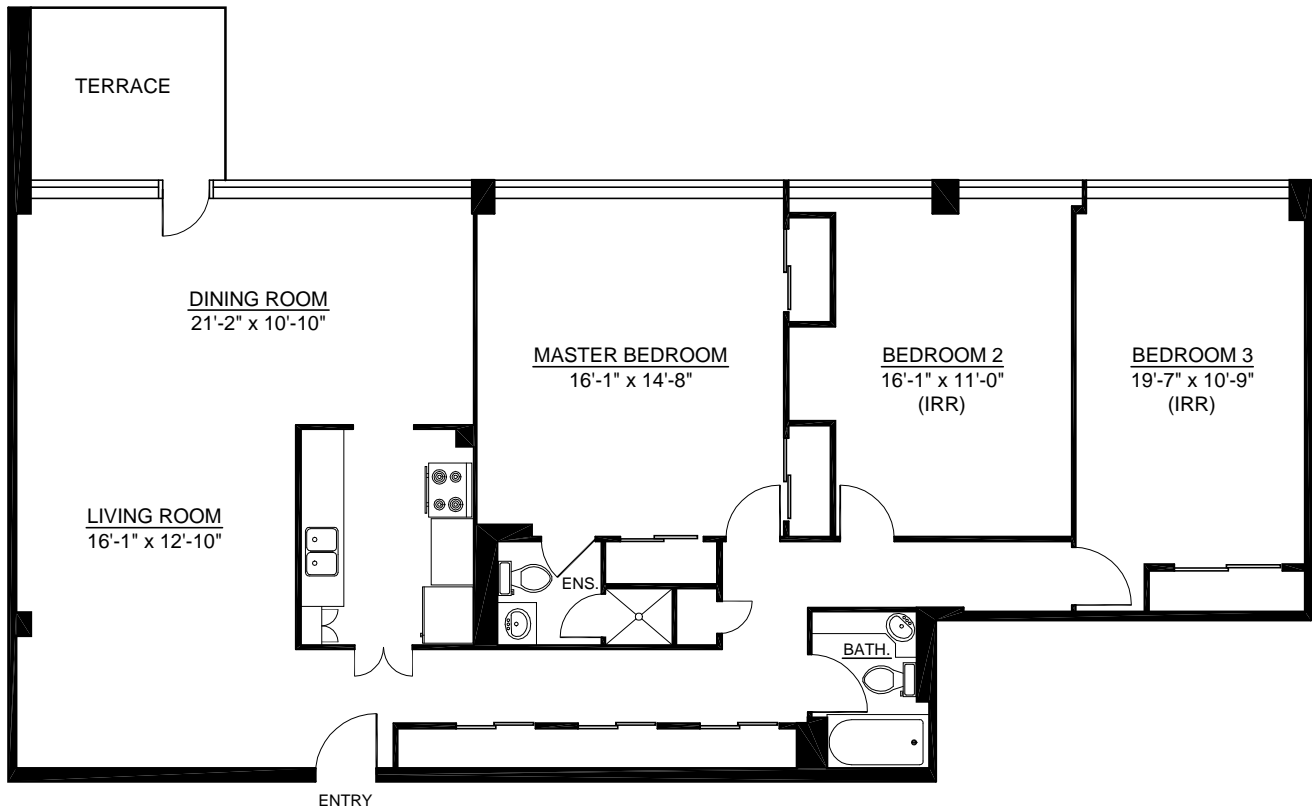

650 BRIAR HILL AVENUE
TORONTO, ONTARIO