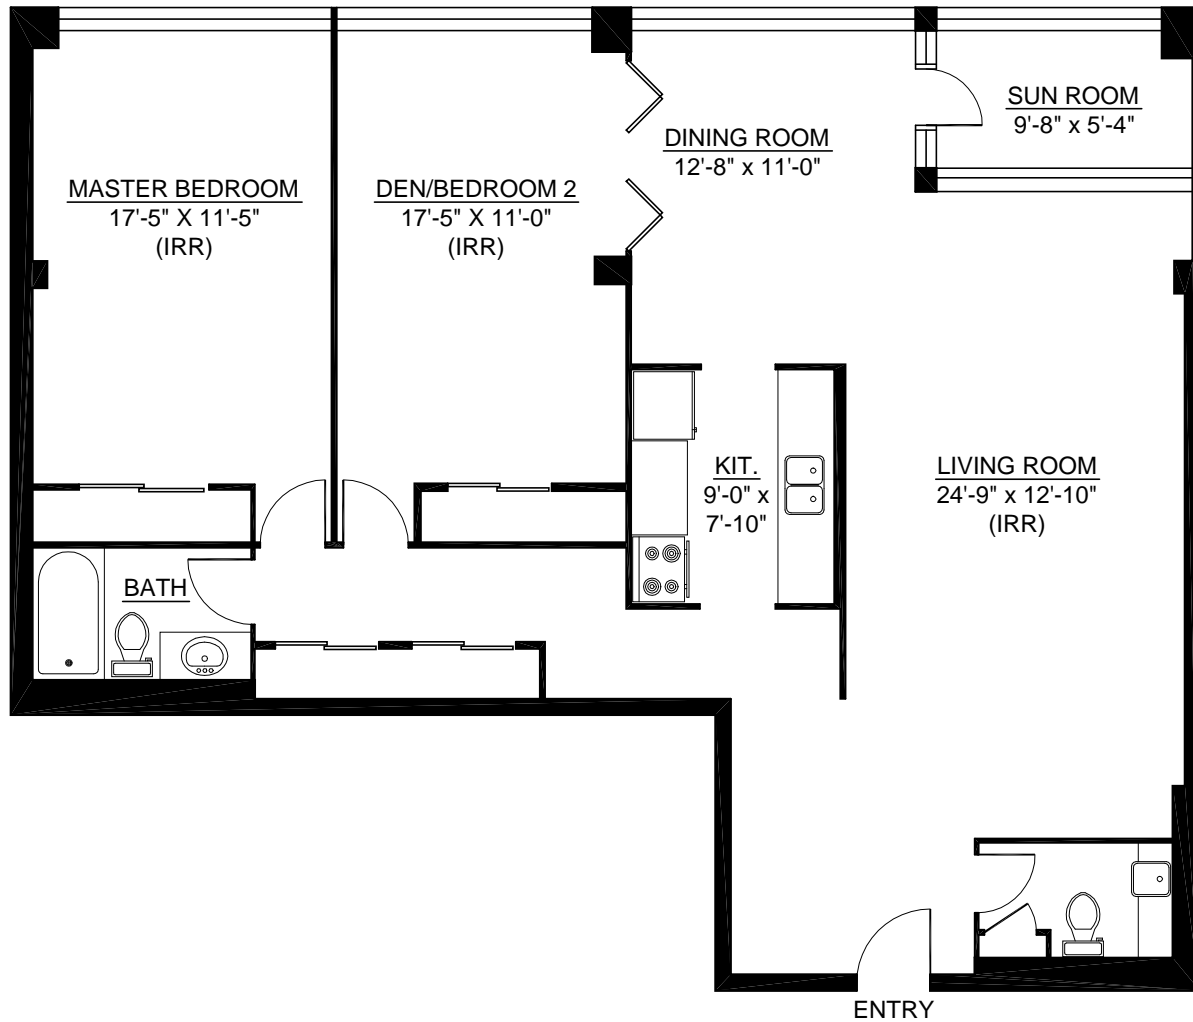

650 BRIAR HILL AVENUE
TORONTO, ONTARIO

TYPICAL SUITE 03 - 1,342 SQ.FT.

Briarhill - Hillhurst Limited
Managed by
Glen Corporation