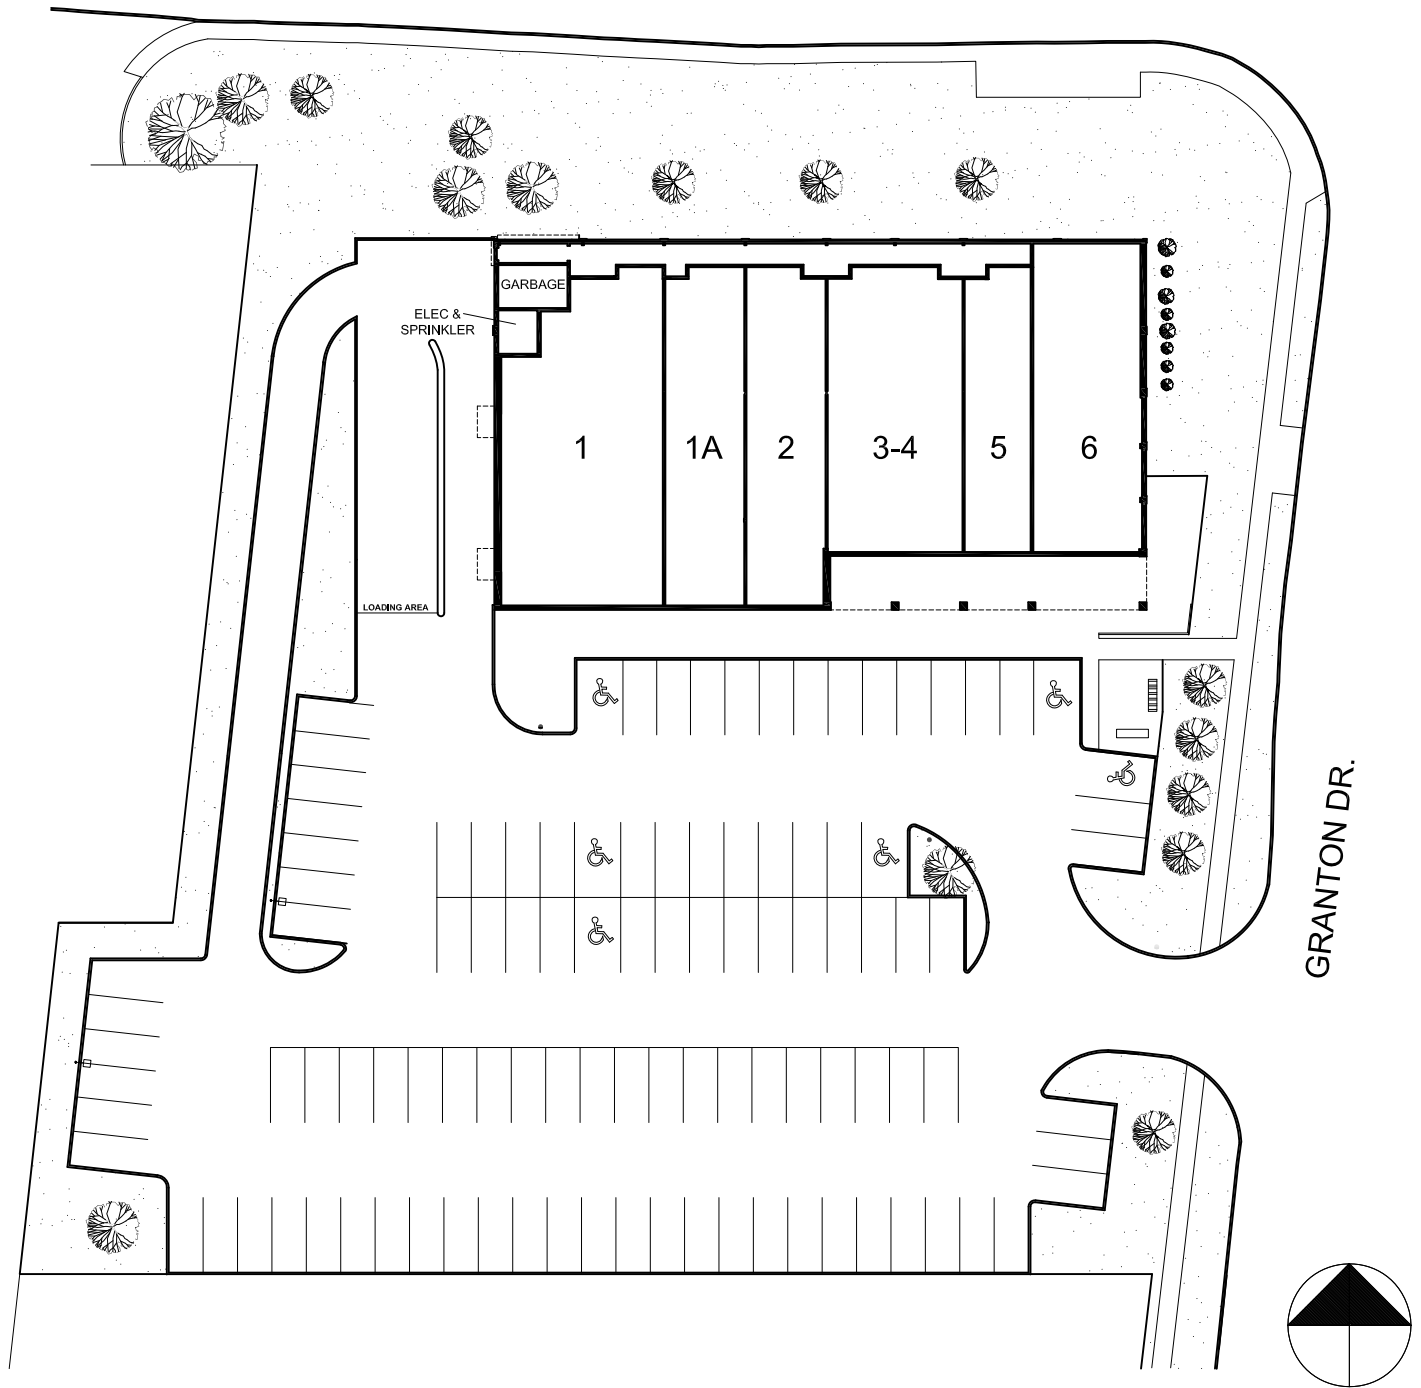

1383 16TH AVENUE  
RICHMOND HILL, ONTARIO

1383 16th Avenue  
Managed by  
Glen Corporation

**GLEN CORPORATION**  
100 Scarsdale Road  
Don Mills, Ontario M3B 2R8  
Tel: 416-449-3300  
Fax: 416-449-0392  
[www.glencorp.com](http://www.glencorp.com)