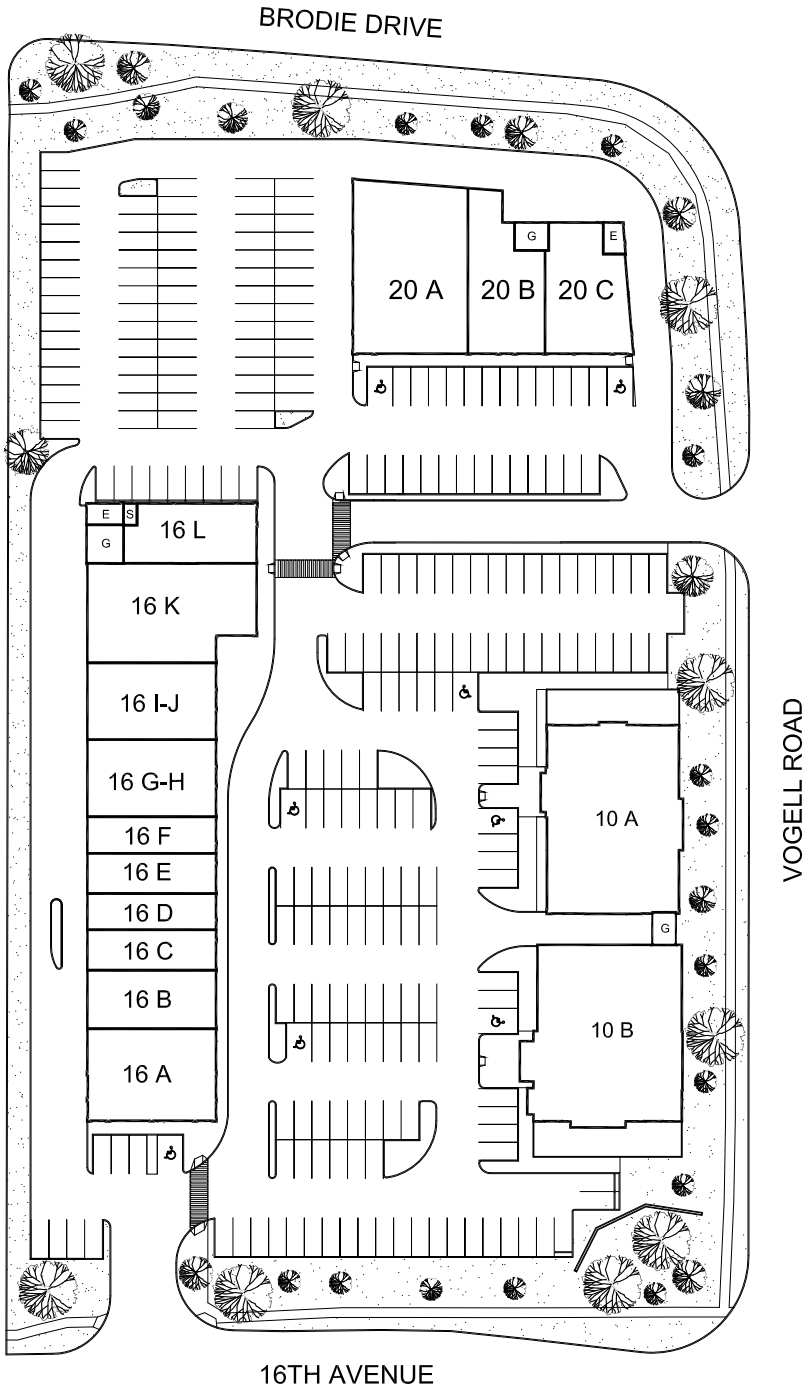

10, 16 & 20 VOGELL ROAD
RICHMOND HILL, ONTARIO

10, 16 & 20 Vogell Road
Managed by
Glen Corporation

GLEN CORPORATION
100 Scarsdale Road
Don Mills, Ontario M3B 2R8
Tel: 416 449 3300
Fax: 416 449 0392
www.glencorp.com