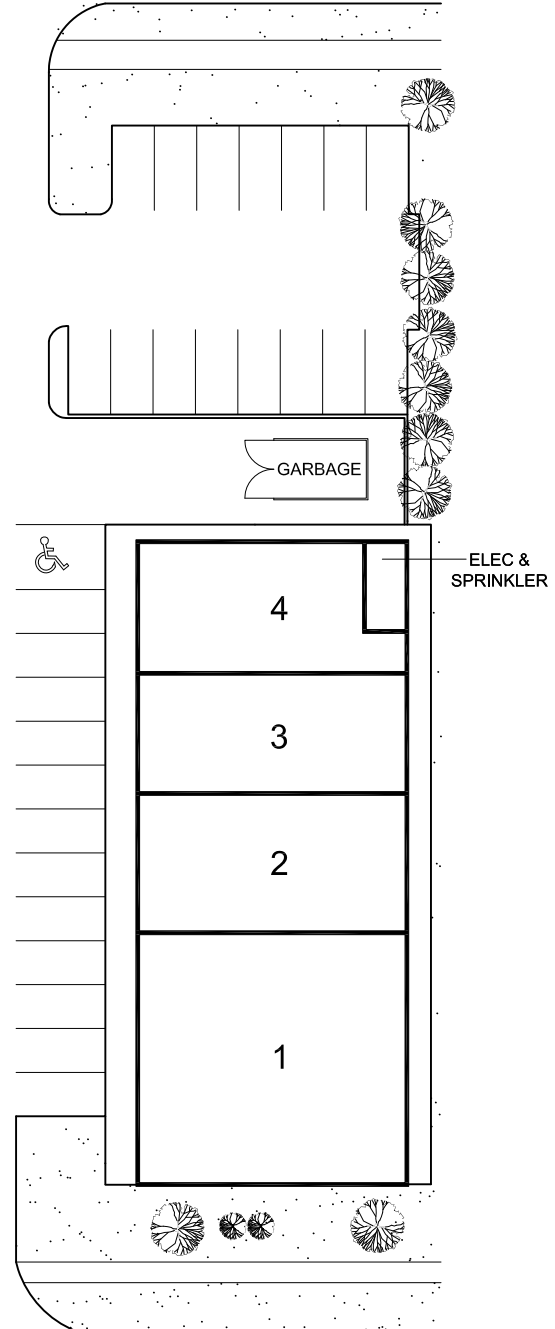

235 STARWOOD DRIVE
GUELPH, ONTARIO

RALSTON DR

GRANGE RD

STARWOOD DR

235 Starwood Drive
Managed by
Glen Corporation

GLEN CORPORATION

100 Scarsdale Road
Don Mills, Ontario M3B 2R8
Tel: 416-449-3300
Fax: 416-449-0392
www.glencorp.com